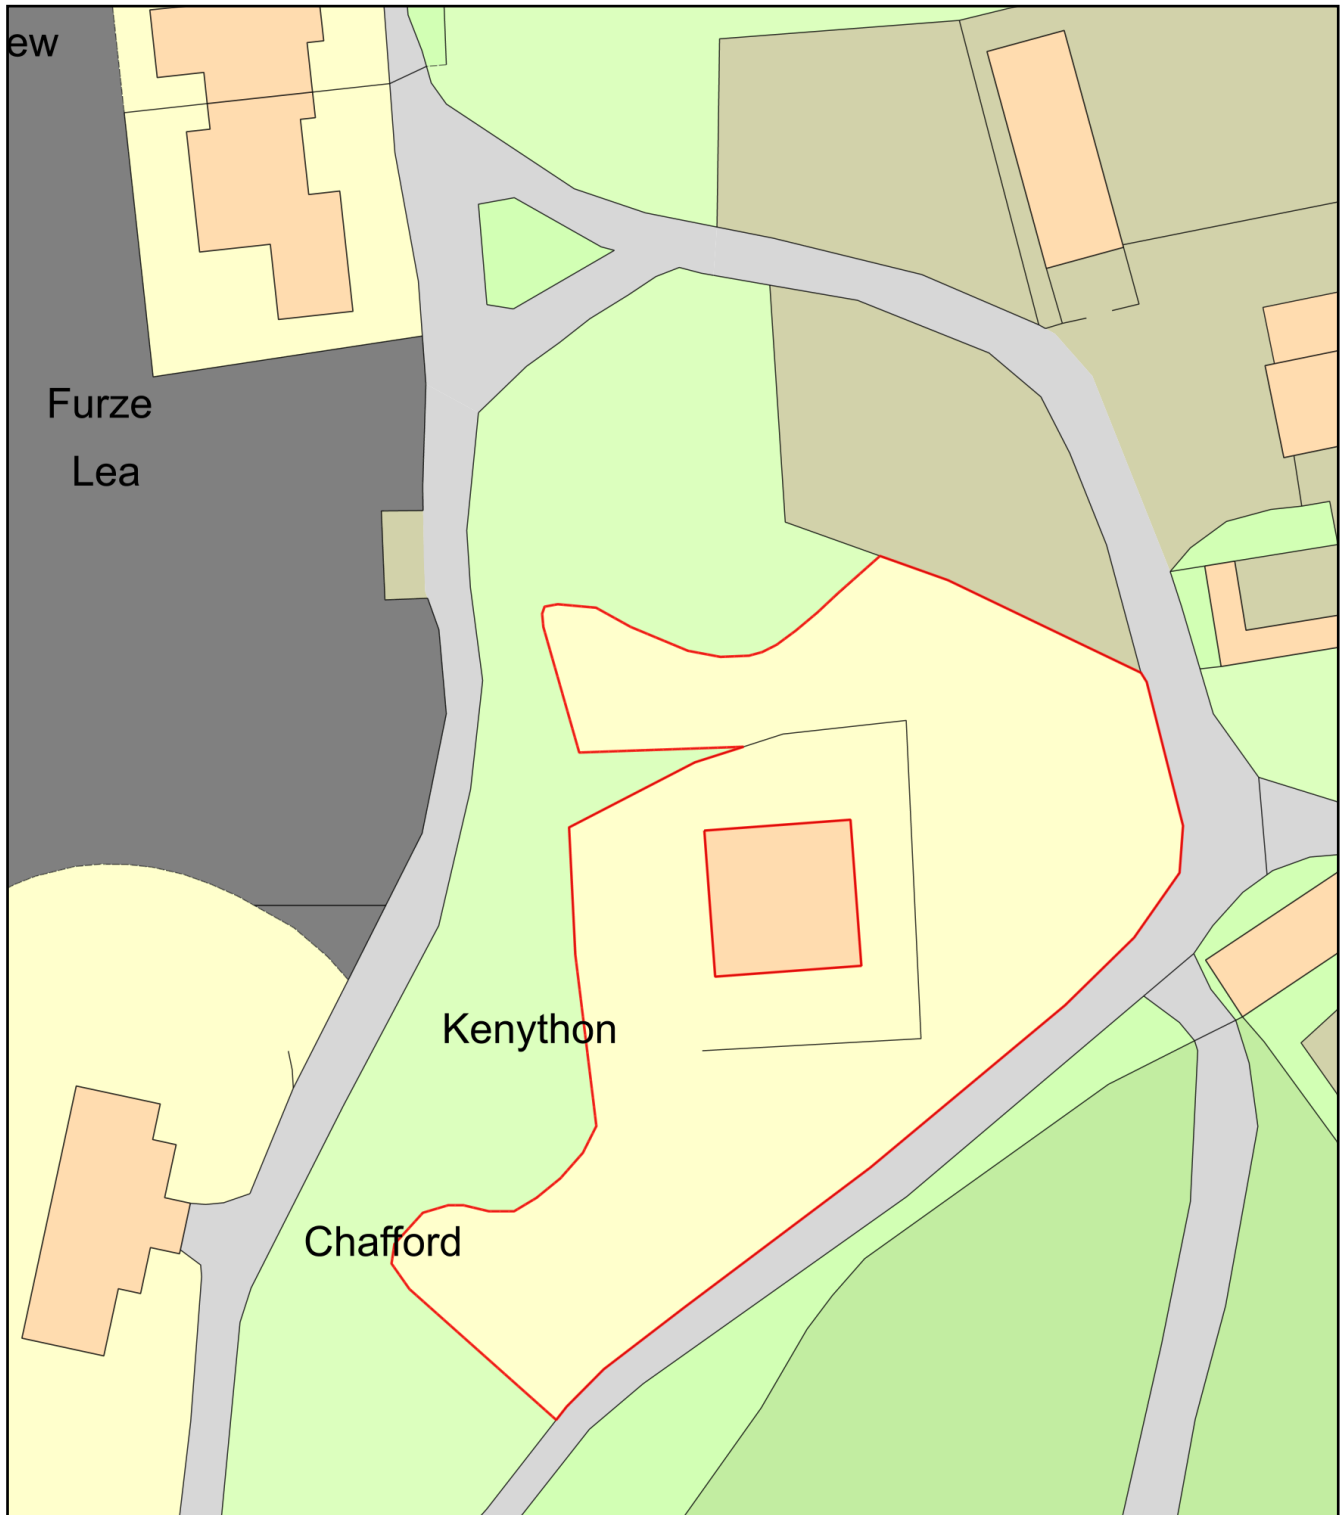

Site and Block Plan

RECEIVED
By Liv Rickman at 3:20 pm, Nov 13, 2023

Plan Produced for: Amanda Pender
Date Produced: 09 Nov 2023
Plan Reference Number: TQRQM23313113842268
Scale: 1:500 @ A4