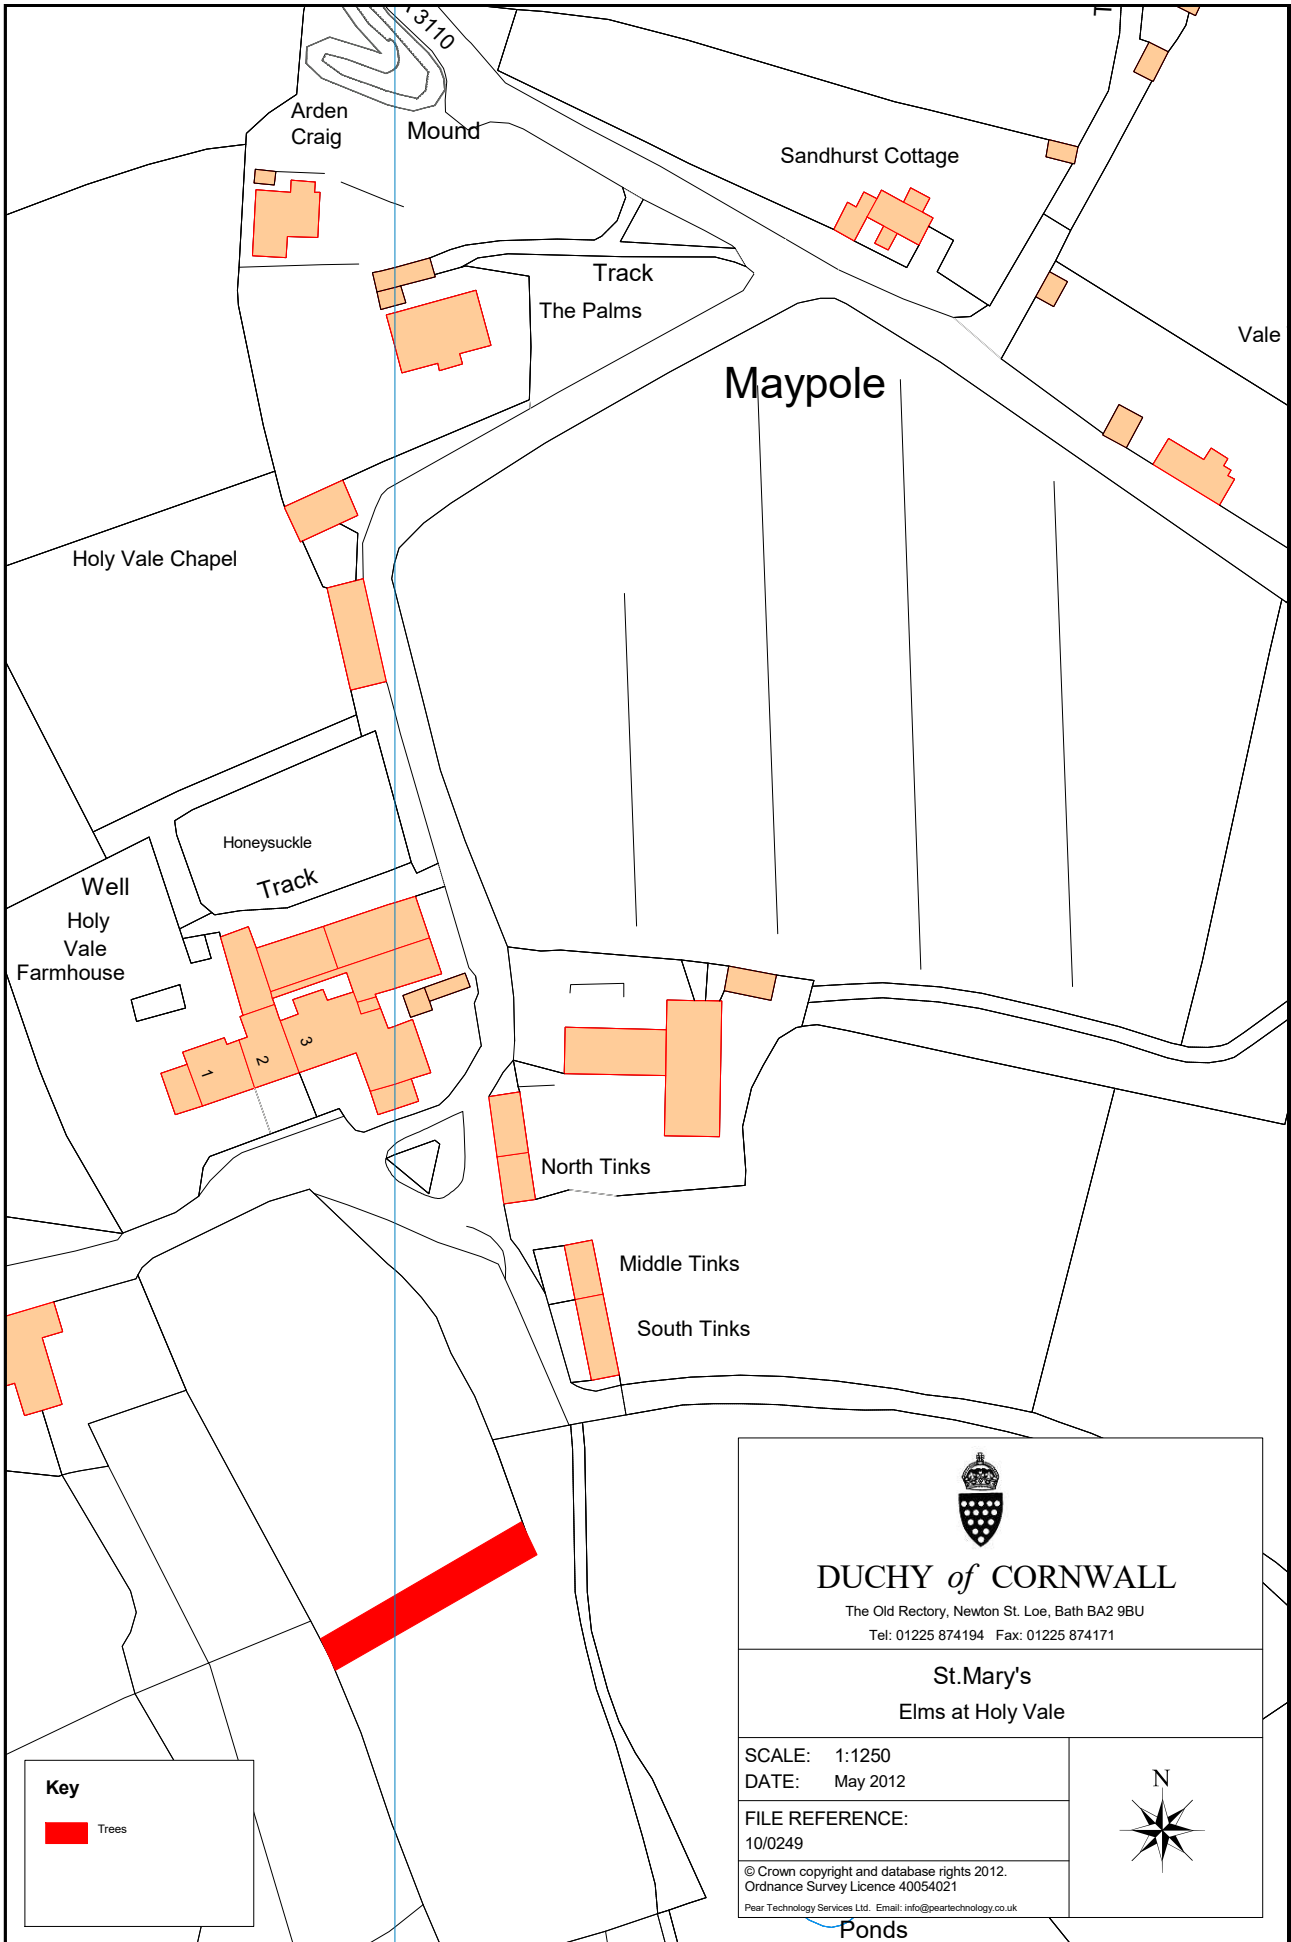

**RECEIVED**

By Liv Rickman at 3:50 pm, Nov 16, 2023

**Key**

 Trees

  
**DUCHY of CORNWALL**  
The Old Rectory, Newton St. Loe, Bath BA2 9BU  
Tel: 01225 874194 Fax: 01225 874171

**St.Mary's**  
Elms at Holy Vale

SCALE: 1:1250  
DATE: May 2012

FILE REFERENCE:  
10/0249

© Crown copyright and database rights 2012.  
Ordnance Survey Licence 40054021  
Pear Technology Services Ltd. Email: info@peartechnology.co.uk

**Ponds**