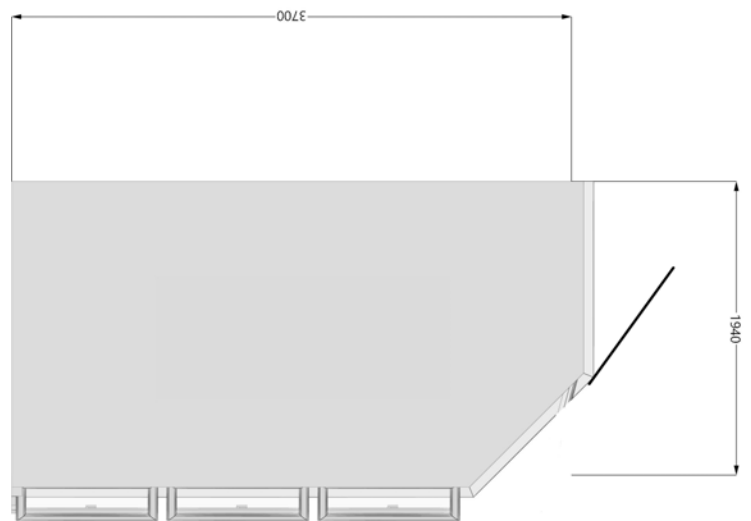

for
Tim Farris

Hayle
Cornwall
TR27 4QZ

RECEIVED 36759444
By Liv Rickman at 12:40 pm, Nov 30, 2023

Span: 3700 mm
Projection: 1940 mm
Colour: White Throughout
Glazing: 25mm Clear Polycarbonate