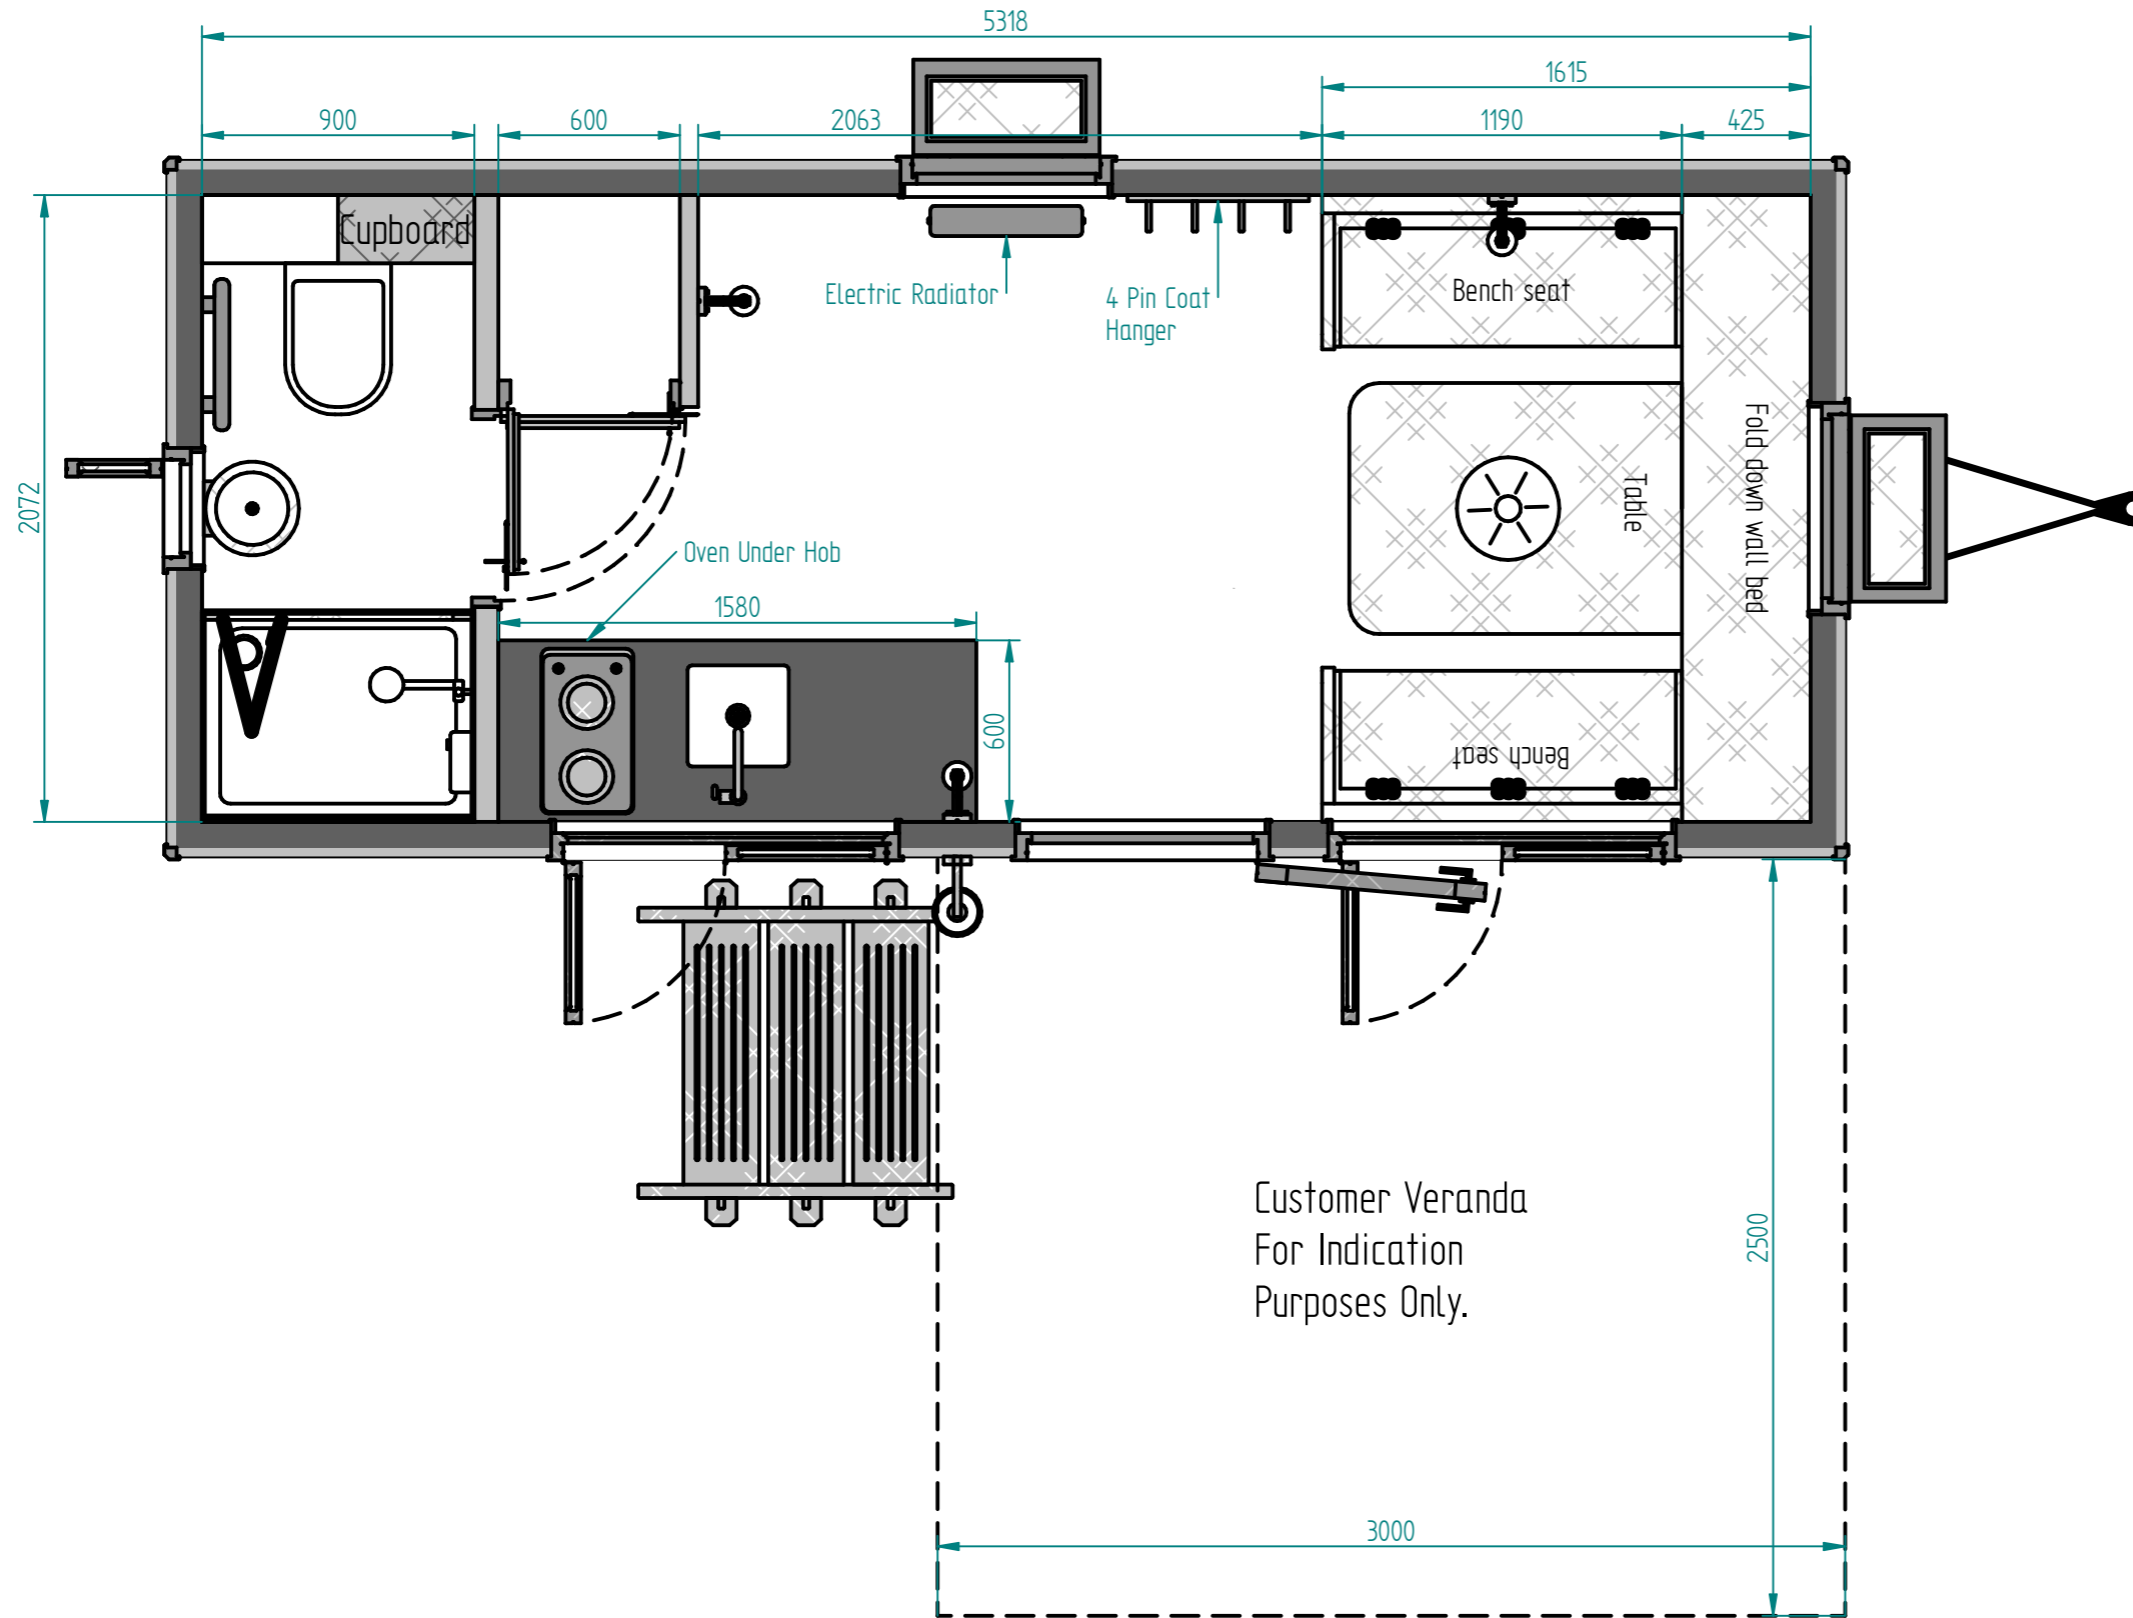

RECEIVED
By A King at 9:44 am, Dec 21, 2023

ALL Intellectual Property Rights In These Drawings And Designs Remain At All Times The Property Of Blackdown Shepherd Huts.

DWG NO	TS FB 04 A	DWG Name	Tom Smith	SIZE	A3
Author	Ross	DATE :	06/11/2023		
UNLESS OTHERWISE SPECIFIED DIMENSIONS ARE IN MILLIMETERS ANGLES *XX° 2 PL *XXX 3 PL *XXXX		SCALE :	1 : 50	SHEET :	1

ALL Intellectual Property Rights In These Drawings And Designs
Remain At All Times The Property Of Blackdown Shepherd Huts.

DWG NO	TS FB 04 A	DWG Name	Tom Smith	SIZE	A3
Author	Ross	DATE :	06/11/2023		
UNLESS OTHERWISE SPECIFIED DIMENSIONS ARE IN MILLIMETERS ANGLES *XX° 2 PL *XXX 3 PL *XXXX		SCALE :	1 : 25	SHEET :	2

ALL Intellectual Property Rights In These Drawings And Designs Remain At All Times The Property Of Blackdown Shepherd Huts.

DWG NO	TS FB 04 A	DWG Name	Tom Smith	SIZE	A3
Author	Ross	DATE :	06/11/2023		
UNLESS OTHERWISE SPECIFIED DIMENSIONS ARE IN MILLIMETERS ANGLES #XX° 2 PL #XXX 3 PL #XXXX		SCALE :	1 : 25	SHEET :	2 . 1