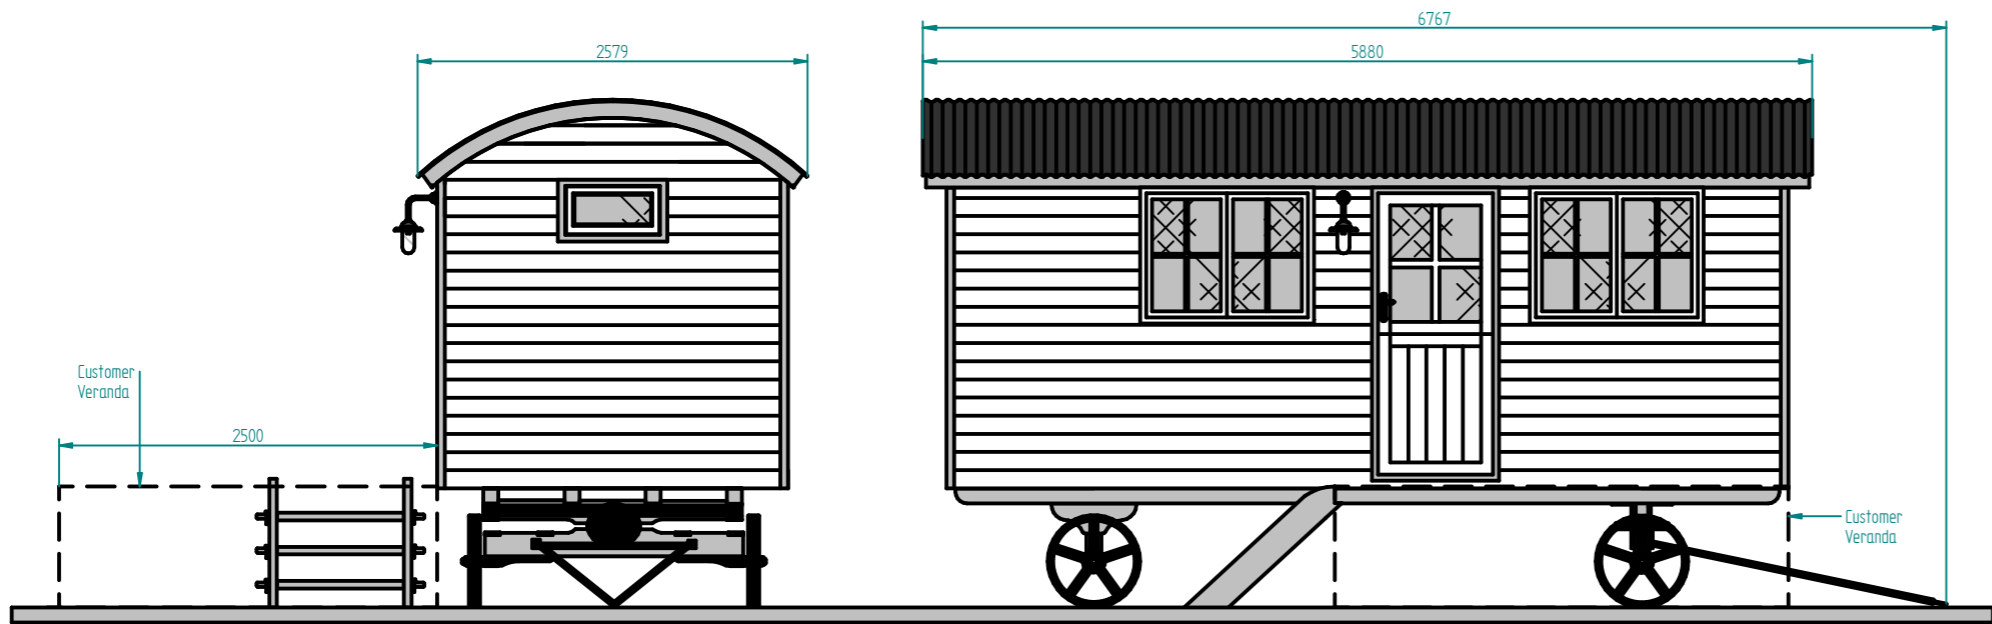

RECEIVED
By A King at 9:44 am, Dec 21, 2023

ALL Intellectual Property Rights In These Drawings And Designs Remain At All Times The Property Of Blackdown Shepherd Huts.

DWG NO	TS FB 04 A	DWG Name	Tom Smith	SIZE	A3
Author	Ross	DATE :	06/11/2023		
UNLESS OTHERWISE SPECIFIED DIMENSIONS ARE IN MILLIMETERS ANGLES *XX° 2 PL *XXX 3 PL *XXXX		SCALE :	1 : 50	SHEET :	1

ALL Intellectual Property Rights In These Drawings And Designs
Remain At All Times The Property Of Blackdown Shepherd Huts.

DWG NO	TS FB 04 A	DWG Name	Tom Smith	SIZE	A3
Author	Ross	DATE :	06/11/2023		
UNLESS OTHERWISE SPECIFIED DIMENSIONS ARE IN MILLIMETERS ANGLES *XX° 2 PL *XXX 3 PL *XXXX		SCALE :	1 : 25	SHEET :	2

ALL Intellectual Property Rights In These Drawings And Designs Remain At All Times The Property Of Blackdown Shepherd Huts.

DWG NO	TS FB 04 A	DWG Name	Tom Smith	SIZE	A3
Author	Ross	DATE :	06/11/2023		
UNLESS OTHERWISE SPECIFIED DIMENSIONS ARE IN MILLIMETERS ANGLES #XX° 2 PL #XXX 3 PL #XXXX		SCALE :	1 : 25	SHEET :	2 . 1