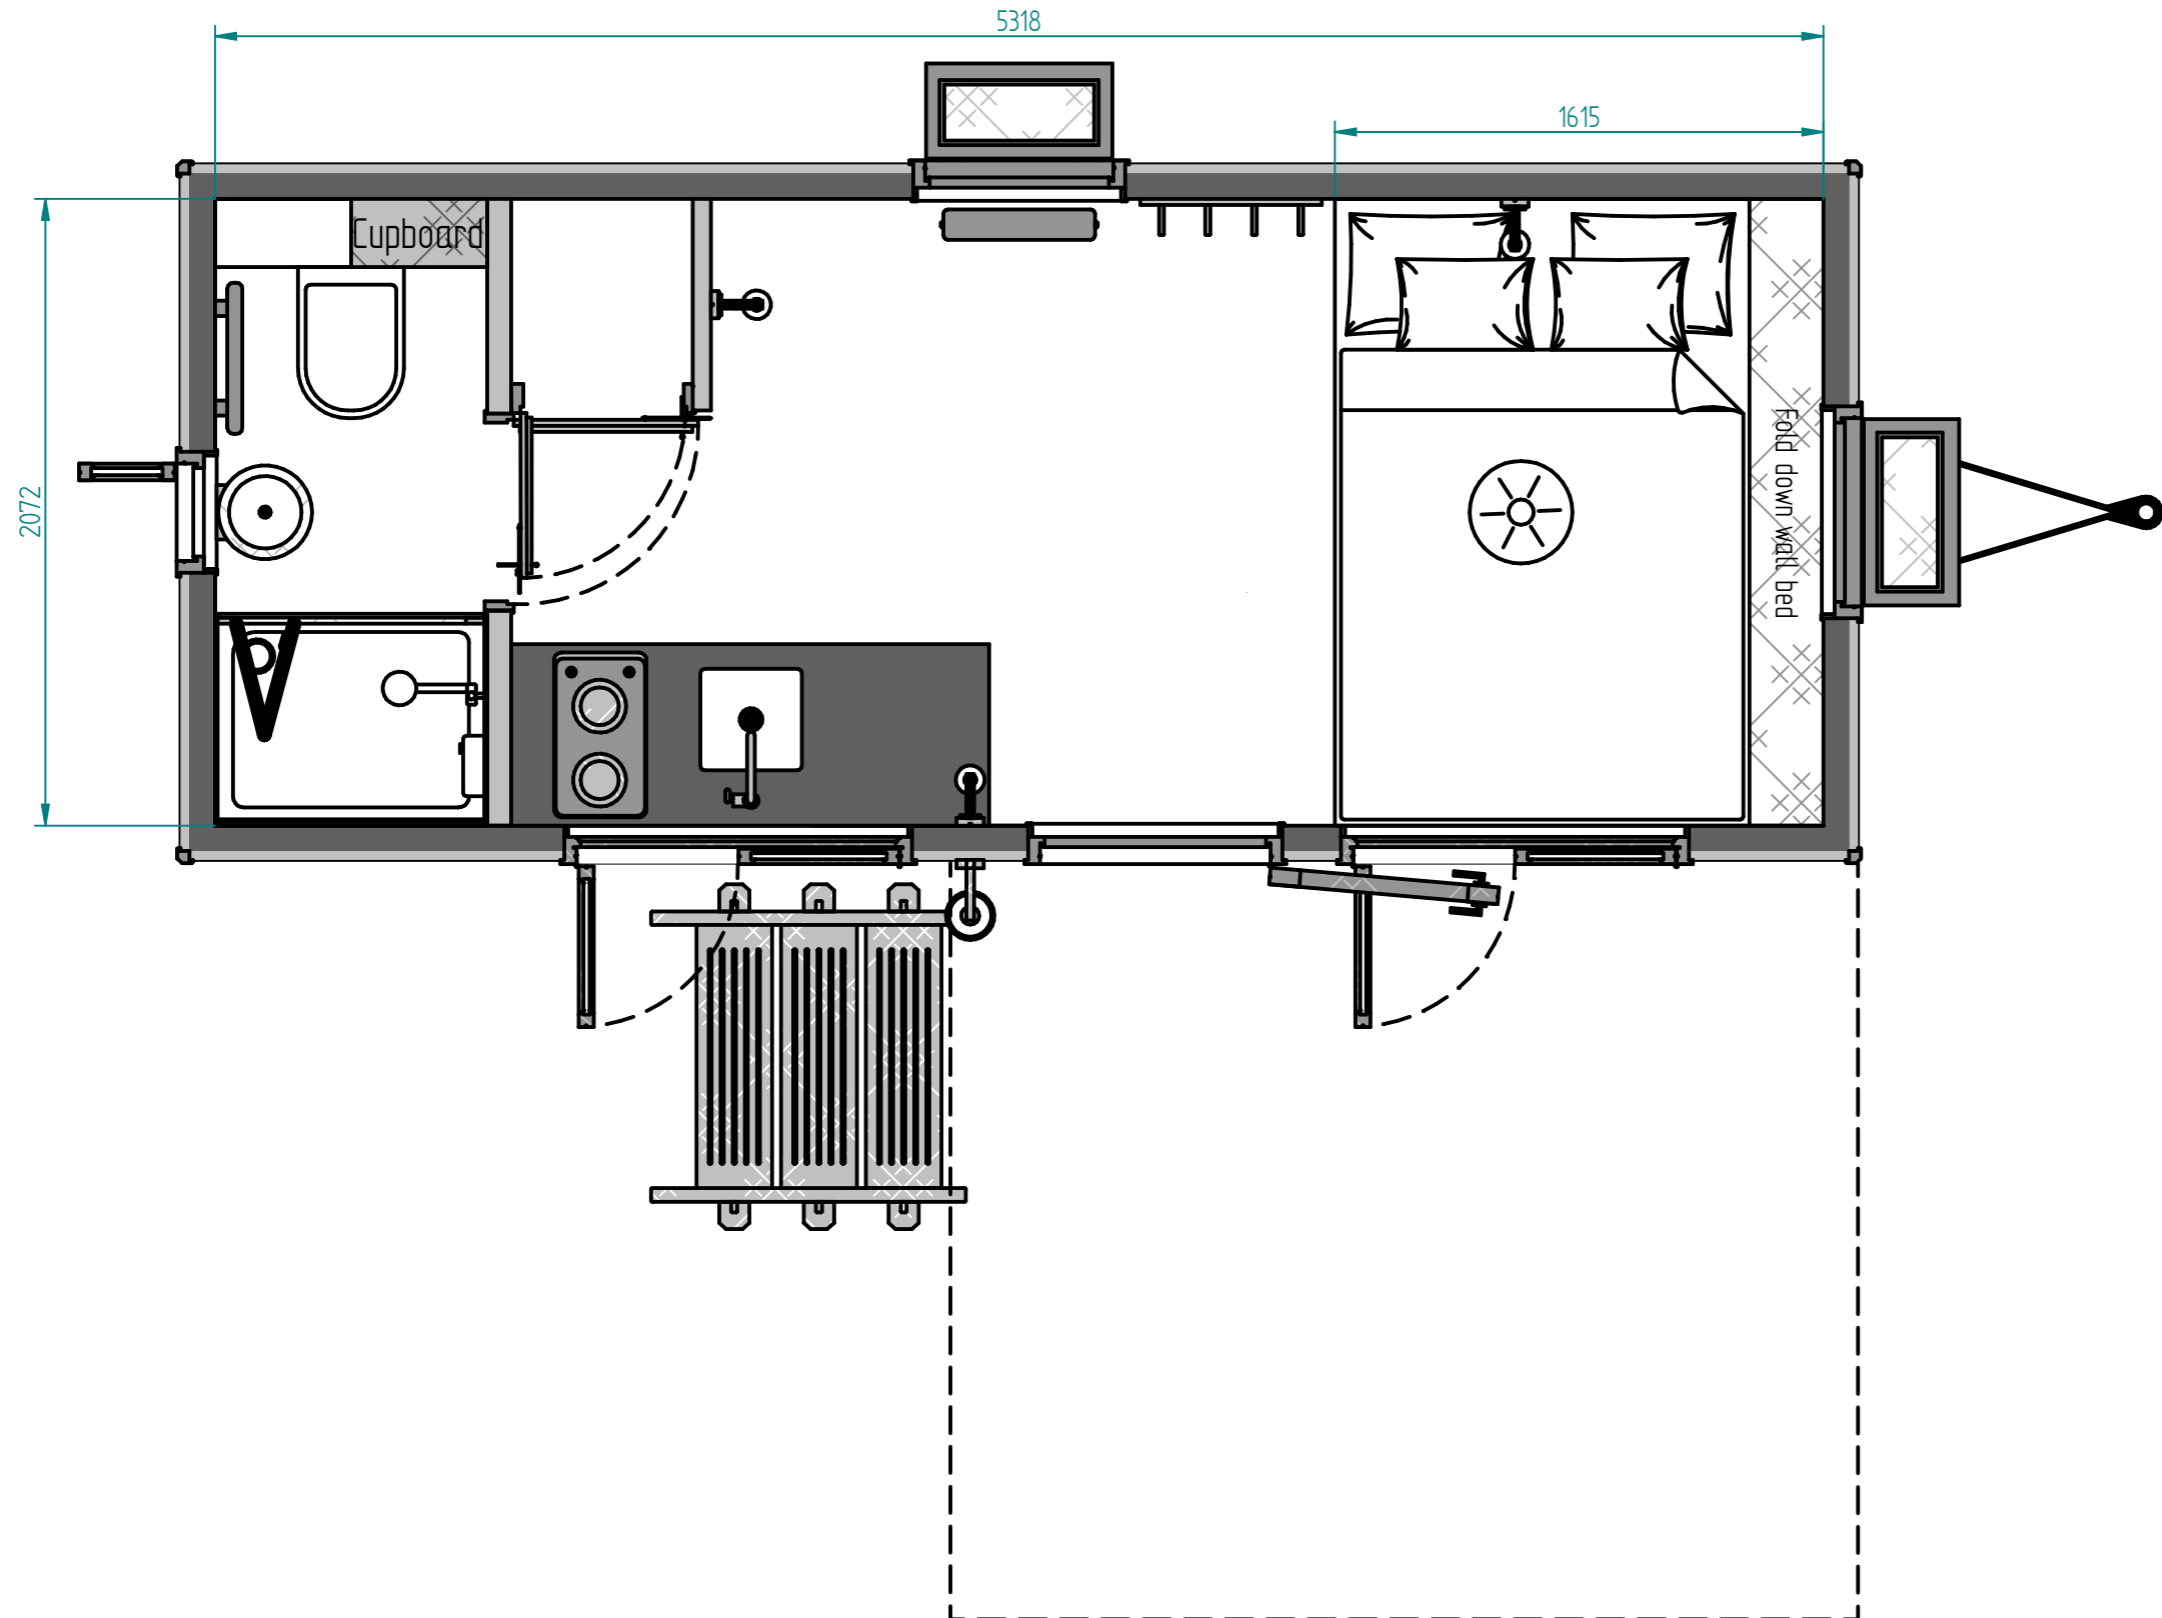

RECEIVED
By A King at 9:44 am, Dec 21, 2023

ALL Intellectual Property Rights In These Drawings And Designs Remain At All Times The Property Of Blackdown Shepherd Huts.

DWG NO	TS FB 04 A	DWG Name	Tom Smith	SIZE	A3
Author	Ross	DATE :	06/11/2023		
UNLESS OTHERWISE SPECIFIED DIMENSIONS ARE IN MILLIMETERS ANGLES *XX° 2 PL *XXX 3 PL *XXXX		SCALE :	1 : 50	SHEET :	1

ALL Intellectual Property Rights In These Drawings And Designs
Remain At All Times The Property Of Blackdown Shepherd Huts.

DWG NO	TS FB 04 A	DWG Name	Tom Smith	SIZE	A3
Author	Ross	DATE :	06/11/2023		
UNLESS OTHERWISE SPECIFIED DIMENSIONS ARE IN MILLIMETERS ANGLES *XX° 2 PL *XXX 3 PL *XXXX		SCALE :	1 : 25	SHEET :	2

ALL Intellectual Property Rights In These Drawings And Designs Remain At All Times The Property Of Blackdown Shepherd Huts.

DWG NO	TS FB 04 A	DWG Name	Tom Smith	SIZE	A3
Author	Ross	DATE :	06/11/2023		
UNLESS OTHERWISE SPECIFIED DIMENSIONS ARE IN MILLIMETERS ANGLES #XX° 2 PL #XXX 3 PL #XXXX		SCALE :	1 : 25	SHEET :	2 . 1