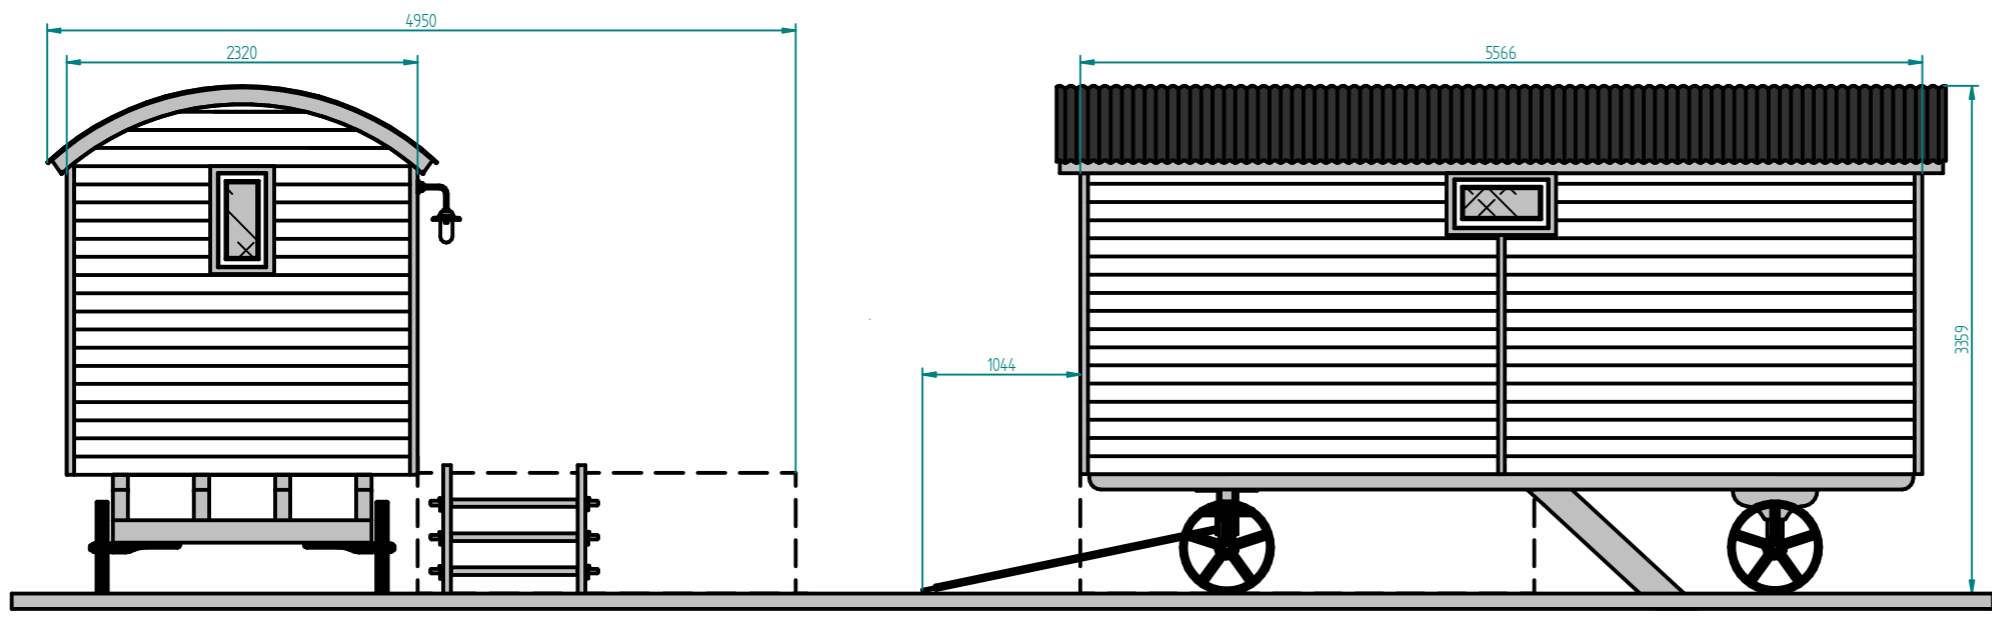

RECEIVED
By A King at 9:44 am, Dec 21, 2023

ALL Intellectual Property Rights In These Drawings And Designs Remain At All Times The Property Of Blackdown Shepherd Huts.

DWG NO	TS FB 04 A	DWG Name	Tom Smith	SIZE	A3
Author	Ross	DATE :	06/11/2023		
UNLESS OTHERWISE SPECIFIED DIMENSIONS ARE IN MILLIMETERS ANGLES *XX° 2 PL *XXX 3 PL *XXXX		SCALE :	1 : 50	SHEET :	1

ALL Intellectual Property Rights In These Drawings And Designs
Remain At All Times The Property Of Blackdown Shepherd Huts.

DWG NO	TS FB 04 A	DWG Name	Tom Smith	SIZE	A3
Author	Ross	DATE :	06/11/2023		
UNLESS OTHERWISE SPECIFIED DIMENSIONS ARE IN MILLIMETERS ANGLES *XX° 2 PL *XXX 3 PL *XXXX		SCALE :	1 : 25	SHEET :	2

ALL Intellectual Property Rights In These Drawings And Designs Remain At All Times The Property Of Blackdown Shepherd Huts.

DWG NO	TS FB 04 A	DWG Name	Tom Smith	SIZE	A3
Author	Ross	DATE :	06/11/2023		
UNLESS OTHERWISE SPECIFIED DIMENSIONS ARE IN MILLIMETERS ANGLES #XX° 2 PL #XXX 3 PL #XXXX		SCALE :	1 : 25	SHEET :	2 . 1