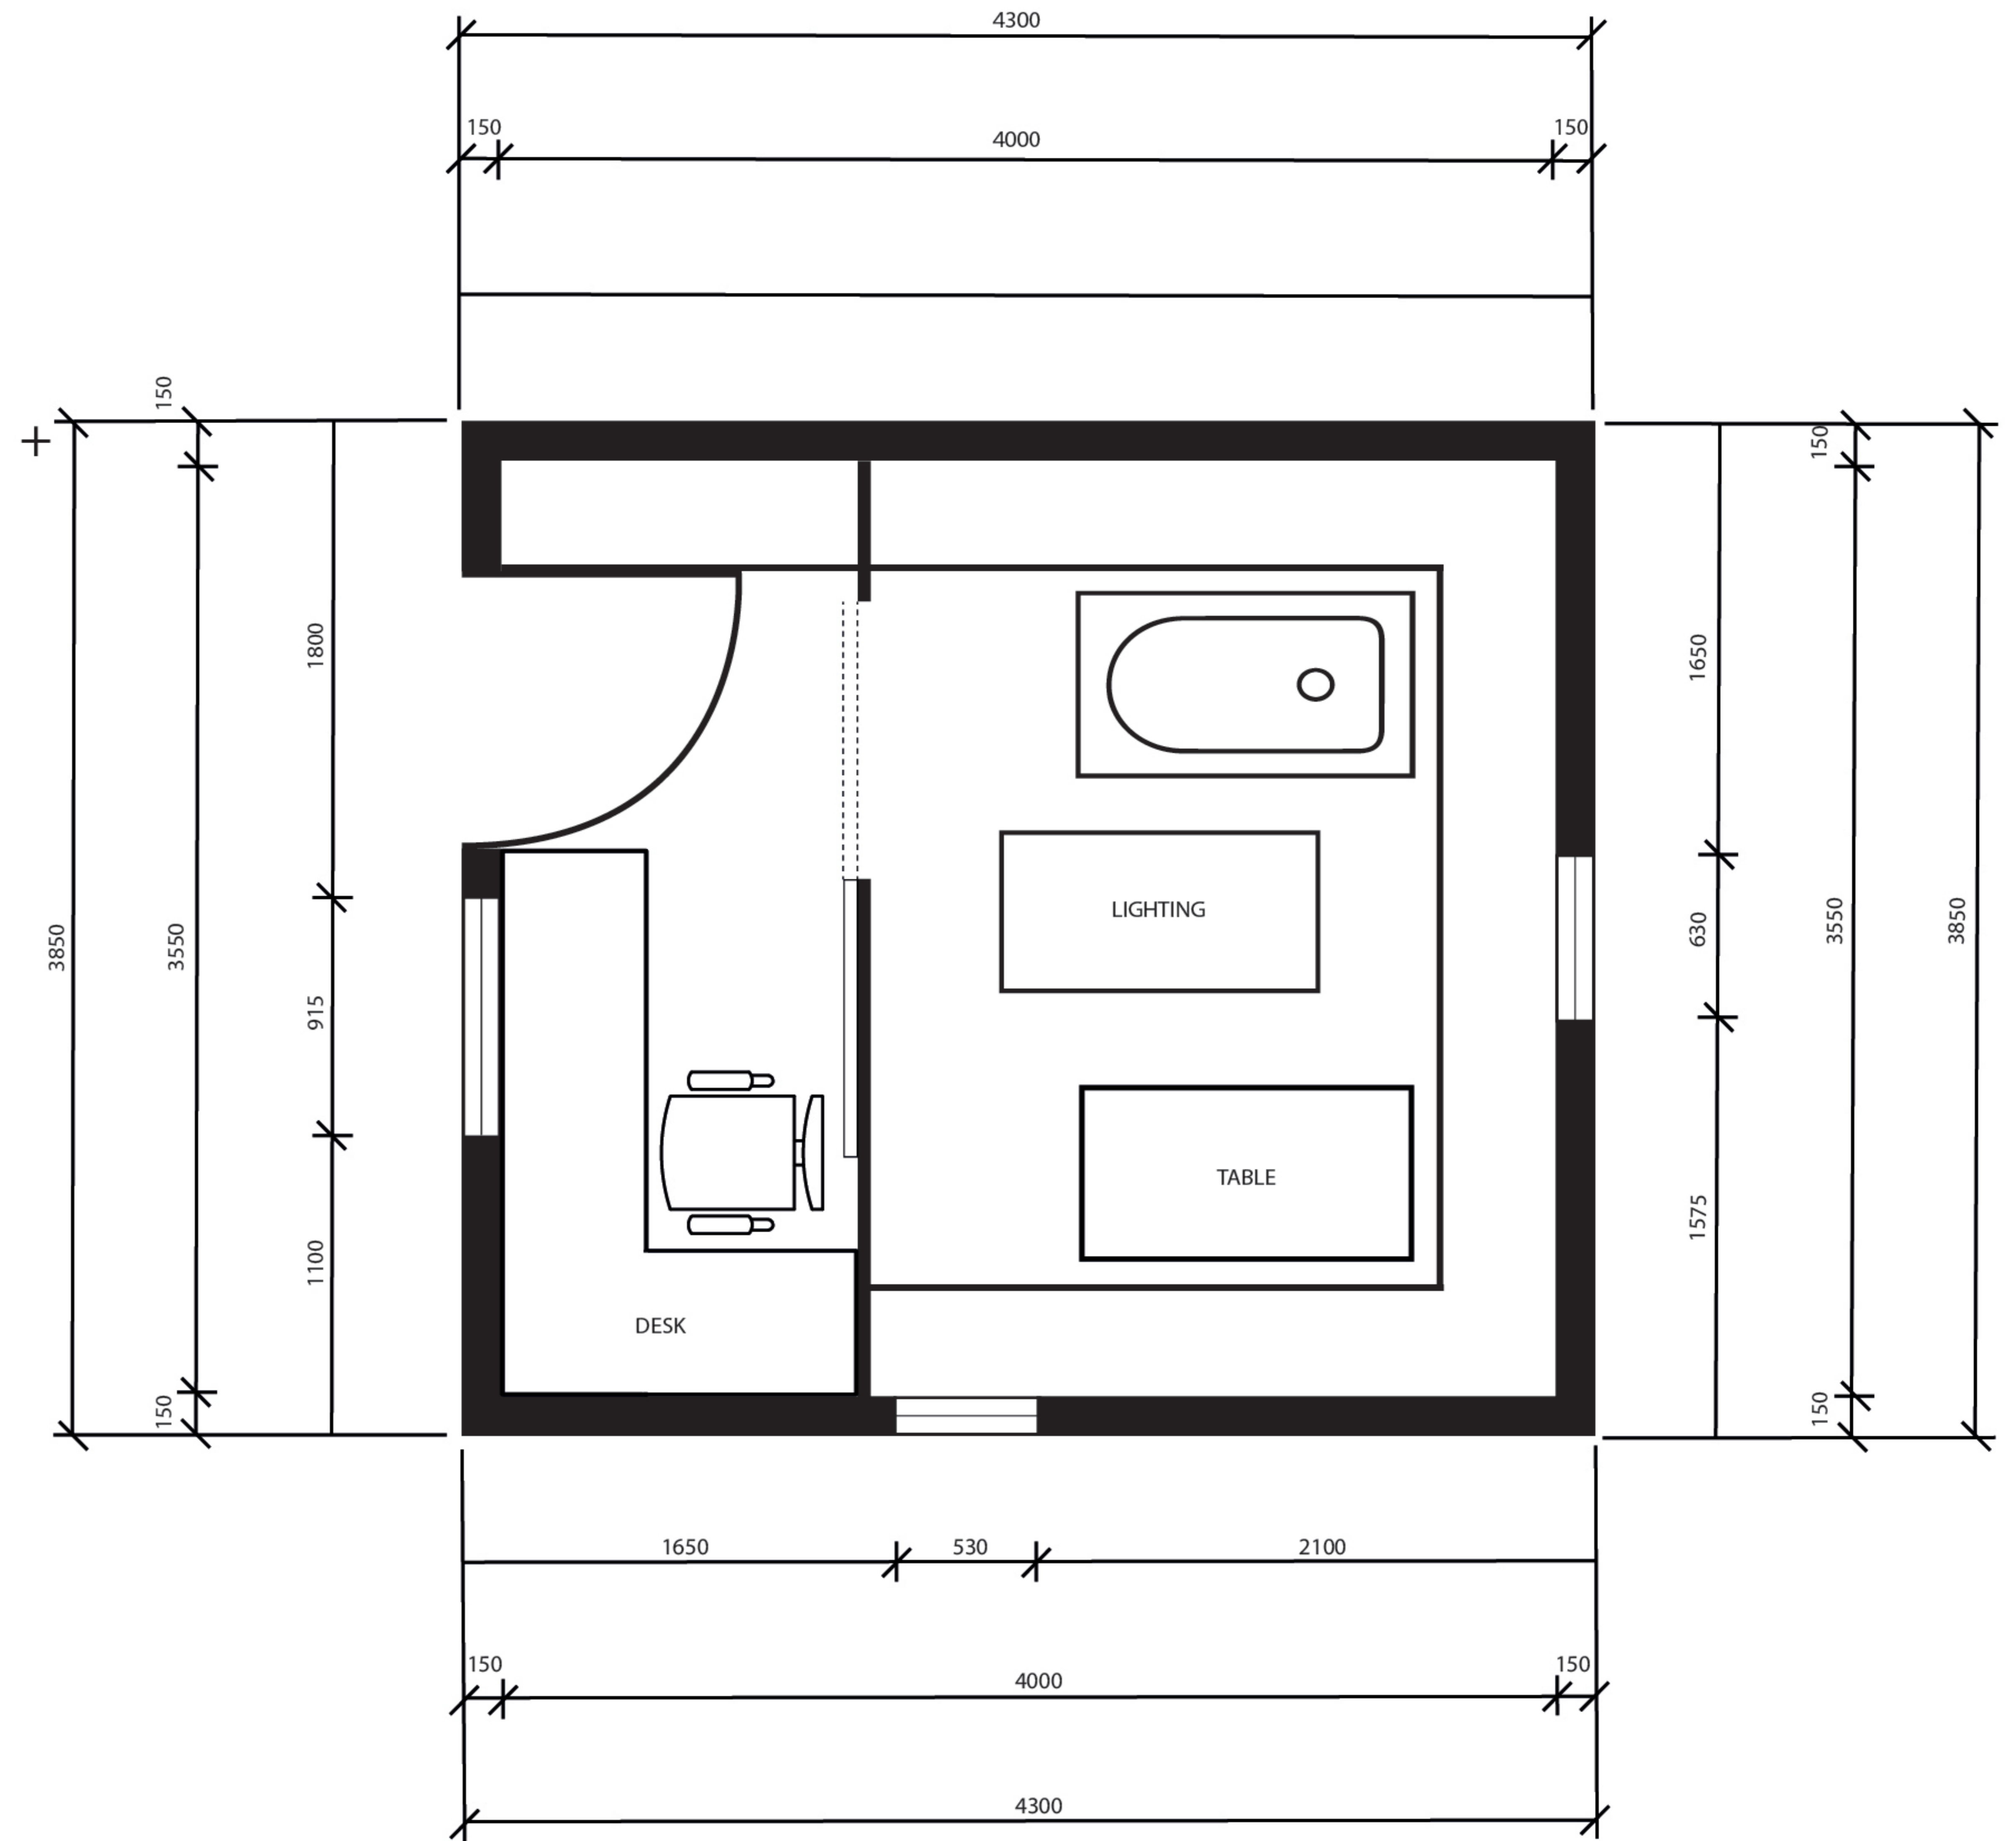

EXISTING

PROPOSED

**RECEIVED**

By Liv Rickman at 10:07 am, Dec 21, 2023

FLOOR PLAN

DOG GROOMING SALON

SCALE 1:50

SHEET SIZE: A4

NORTH

Keri Lock

21/06/2023

01