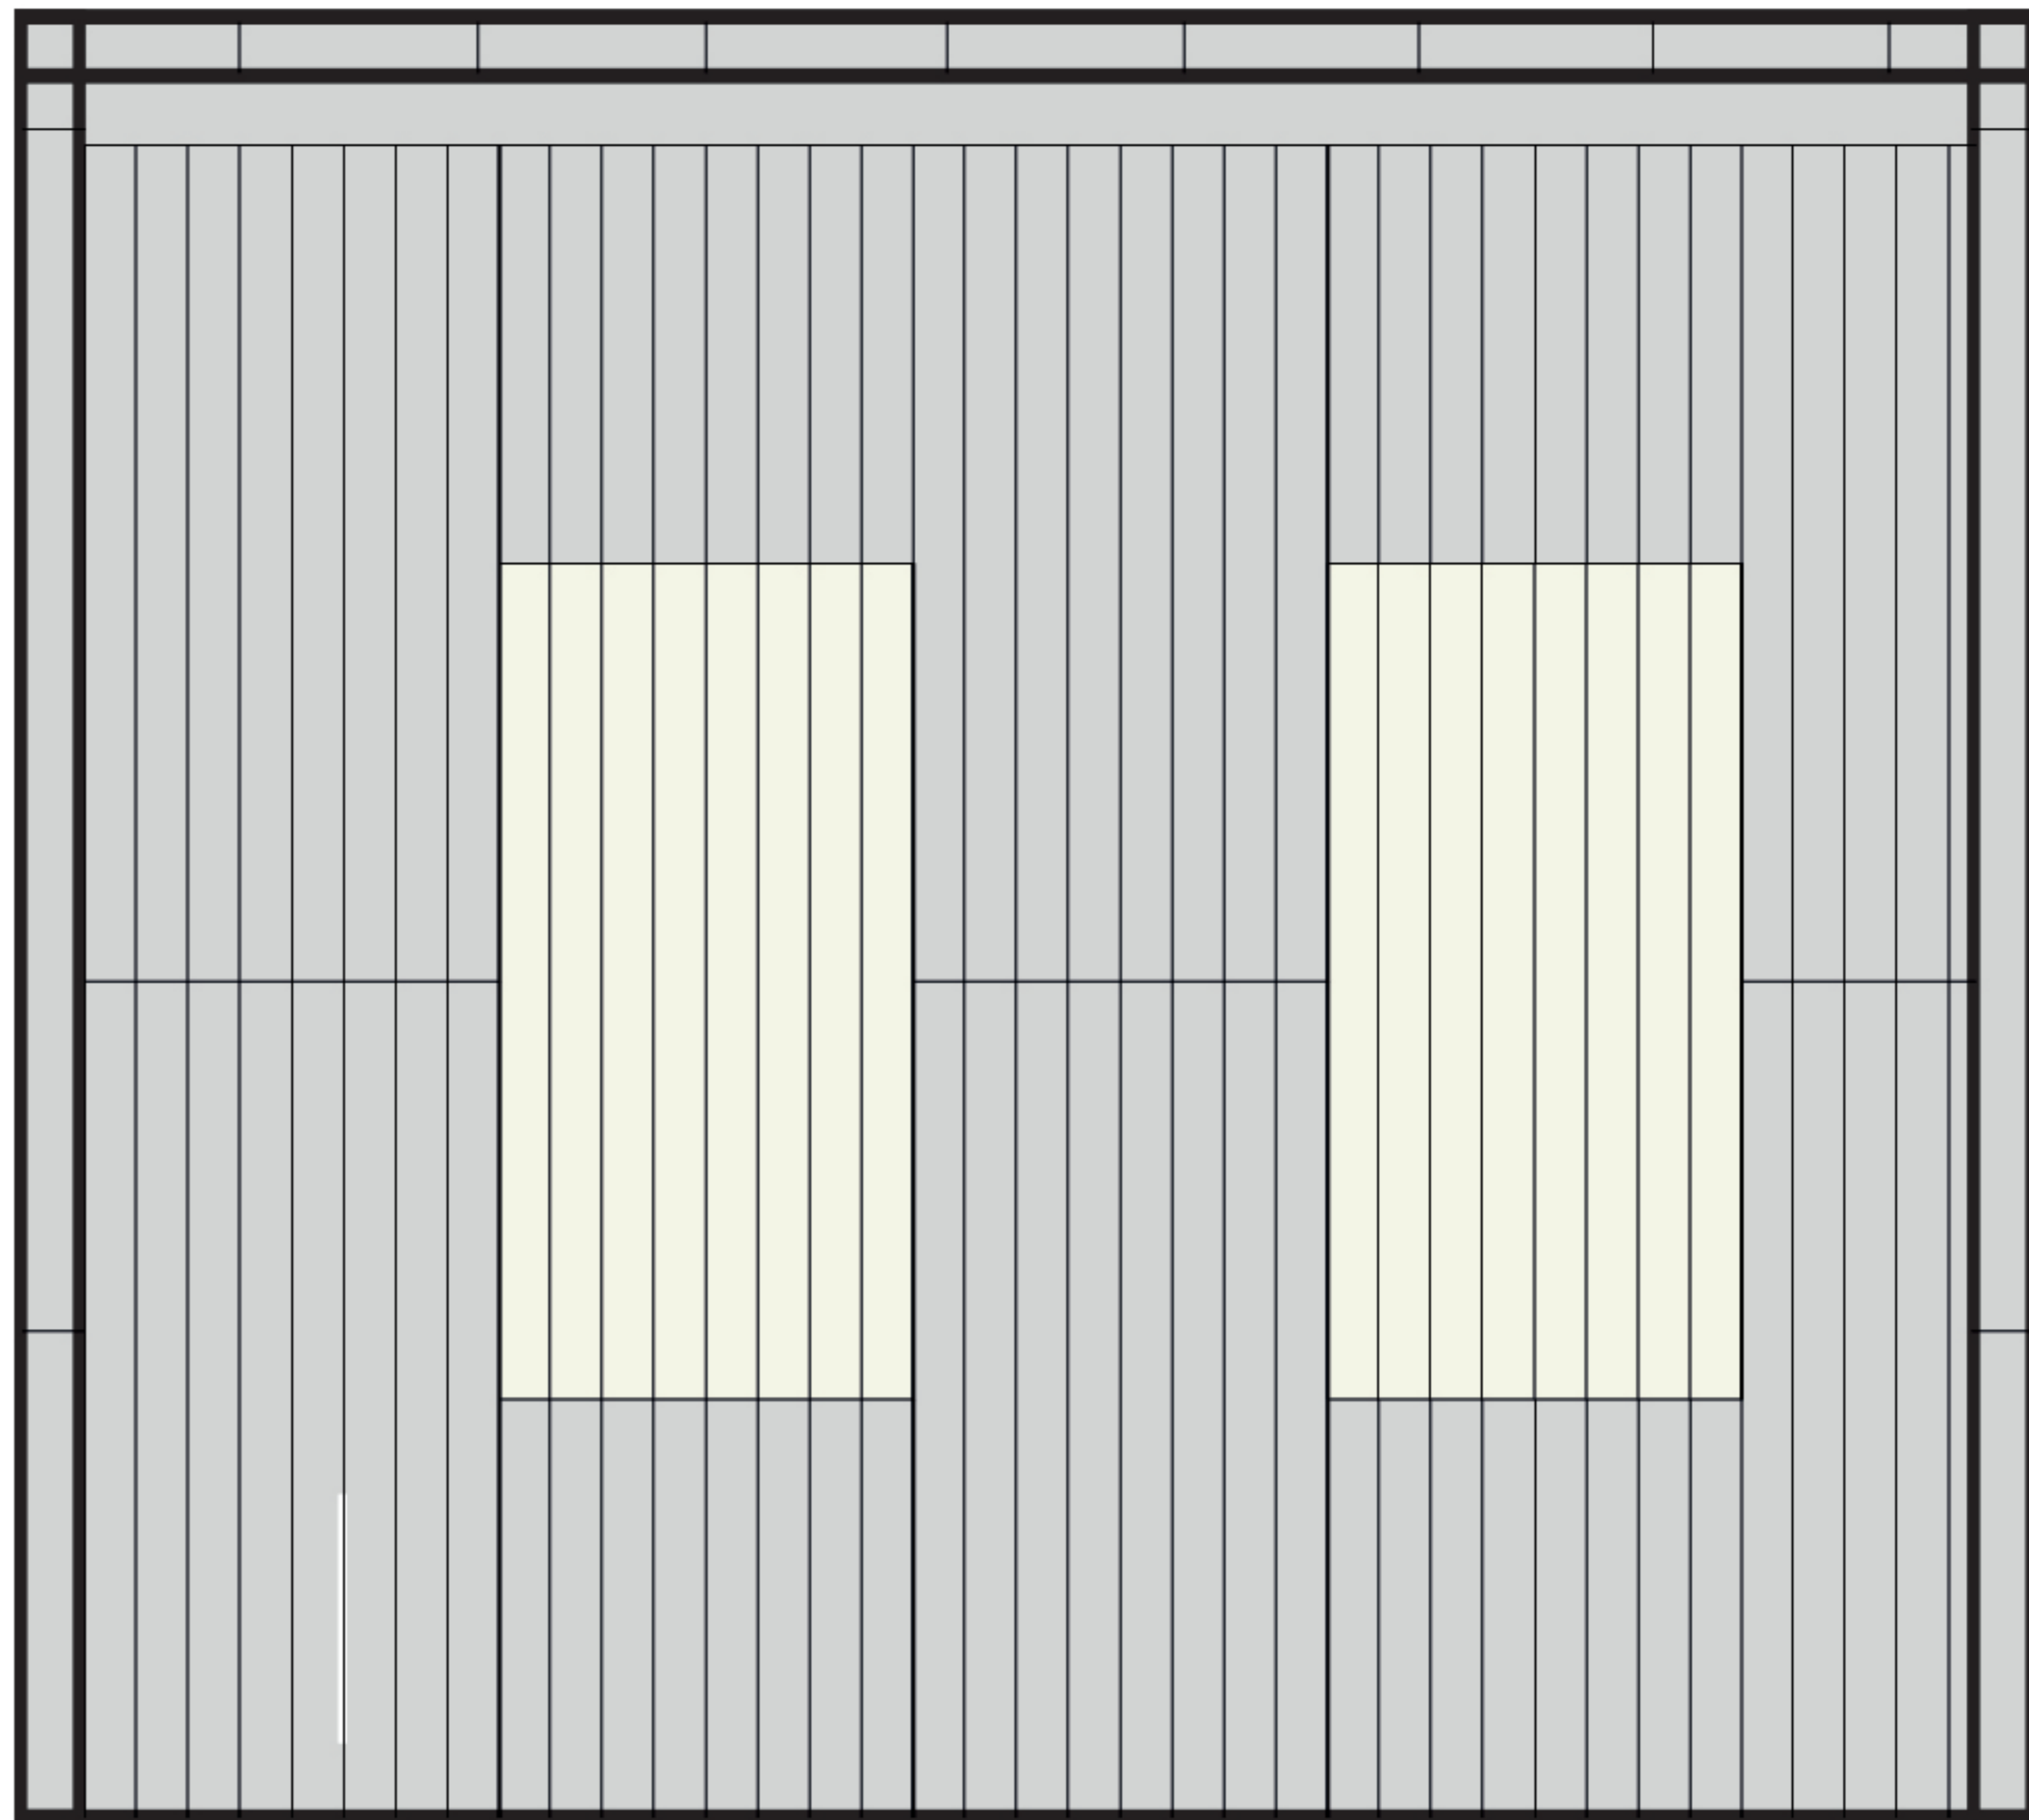

RECEIVED

By Liv Rickman at 9:51 am, Dec 21, 2023

EXISTING

PROPOSED

ROOF PLAN

DOG GROOMING SALON

SCALE 1:50

SHEET SIZE: A4