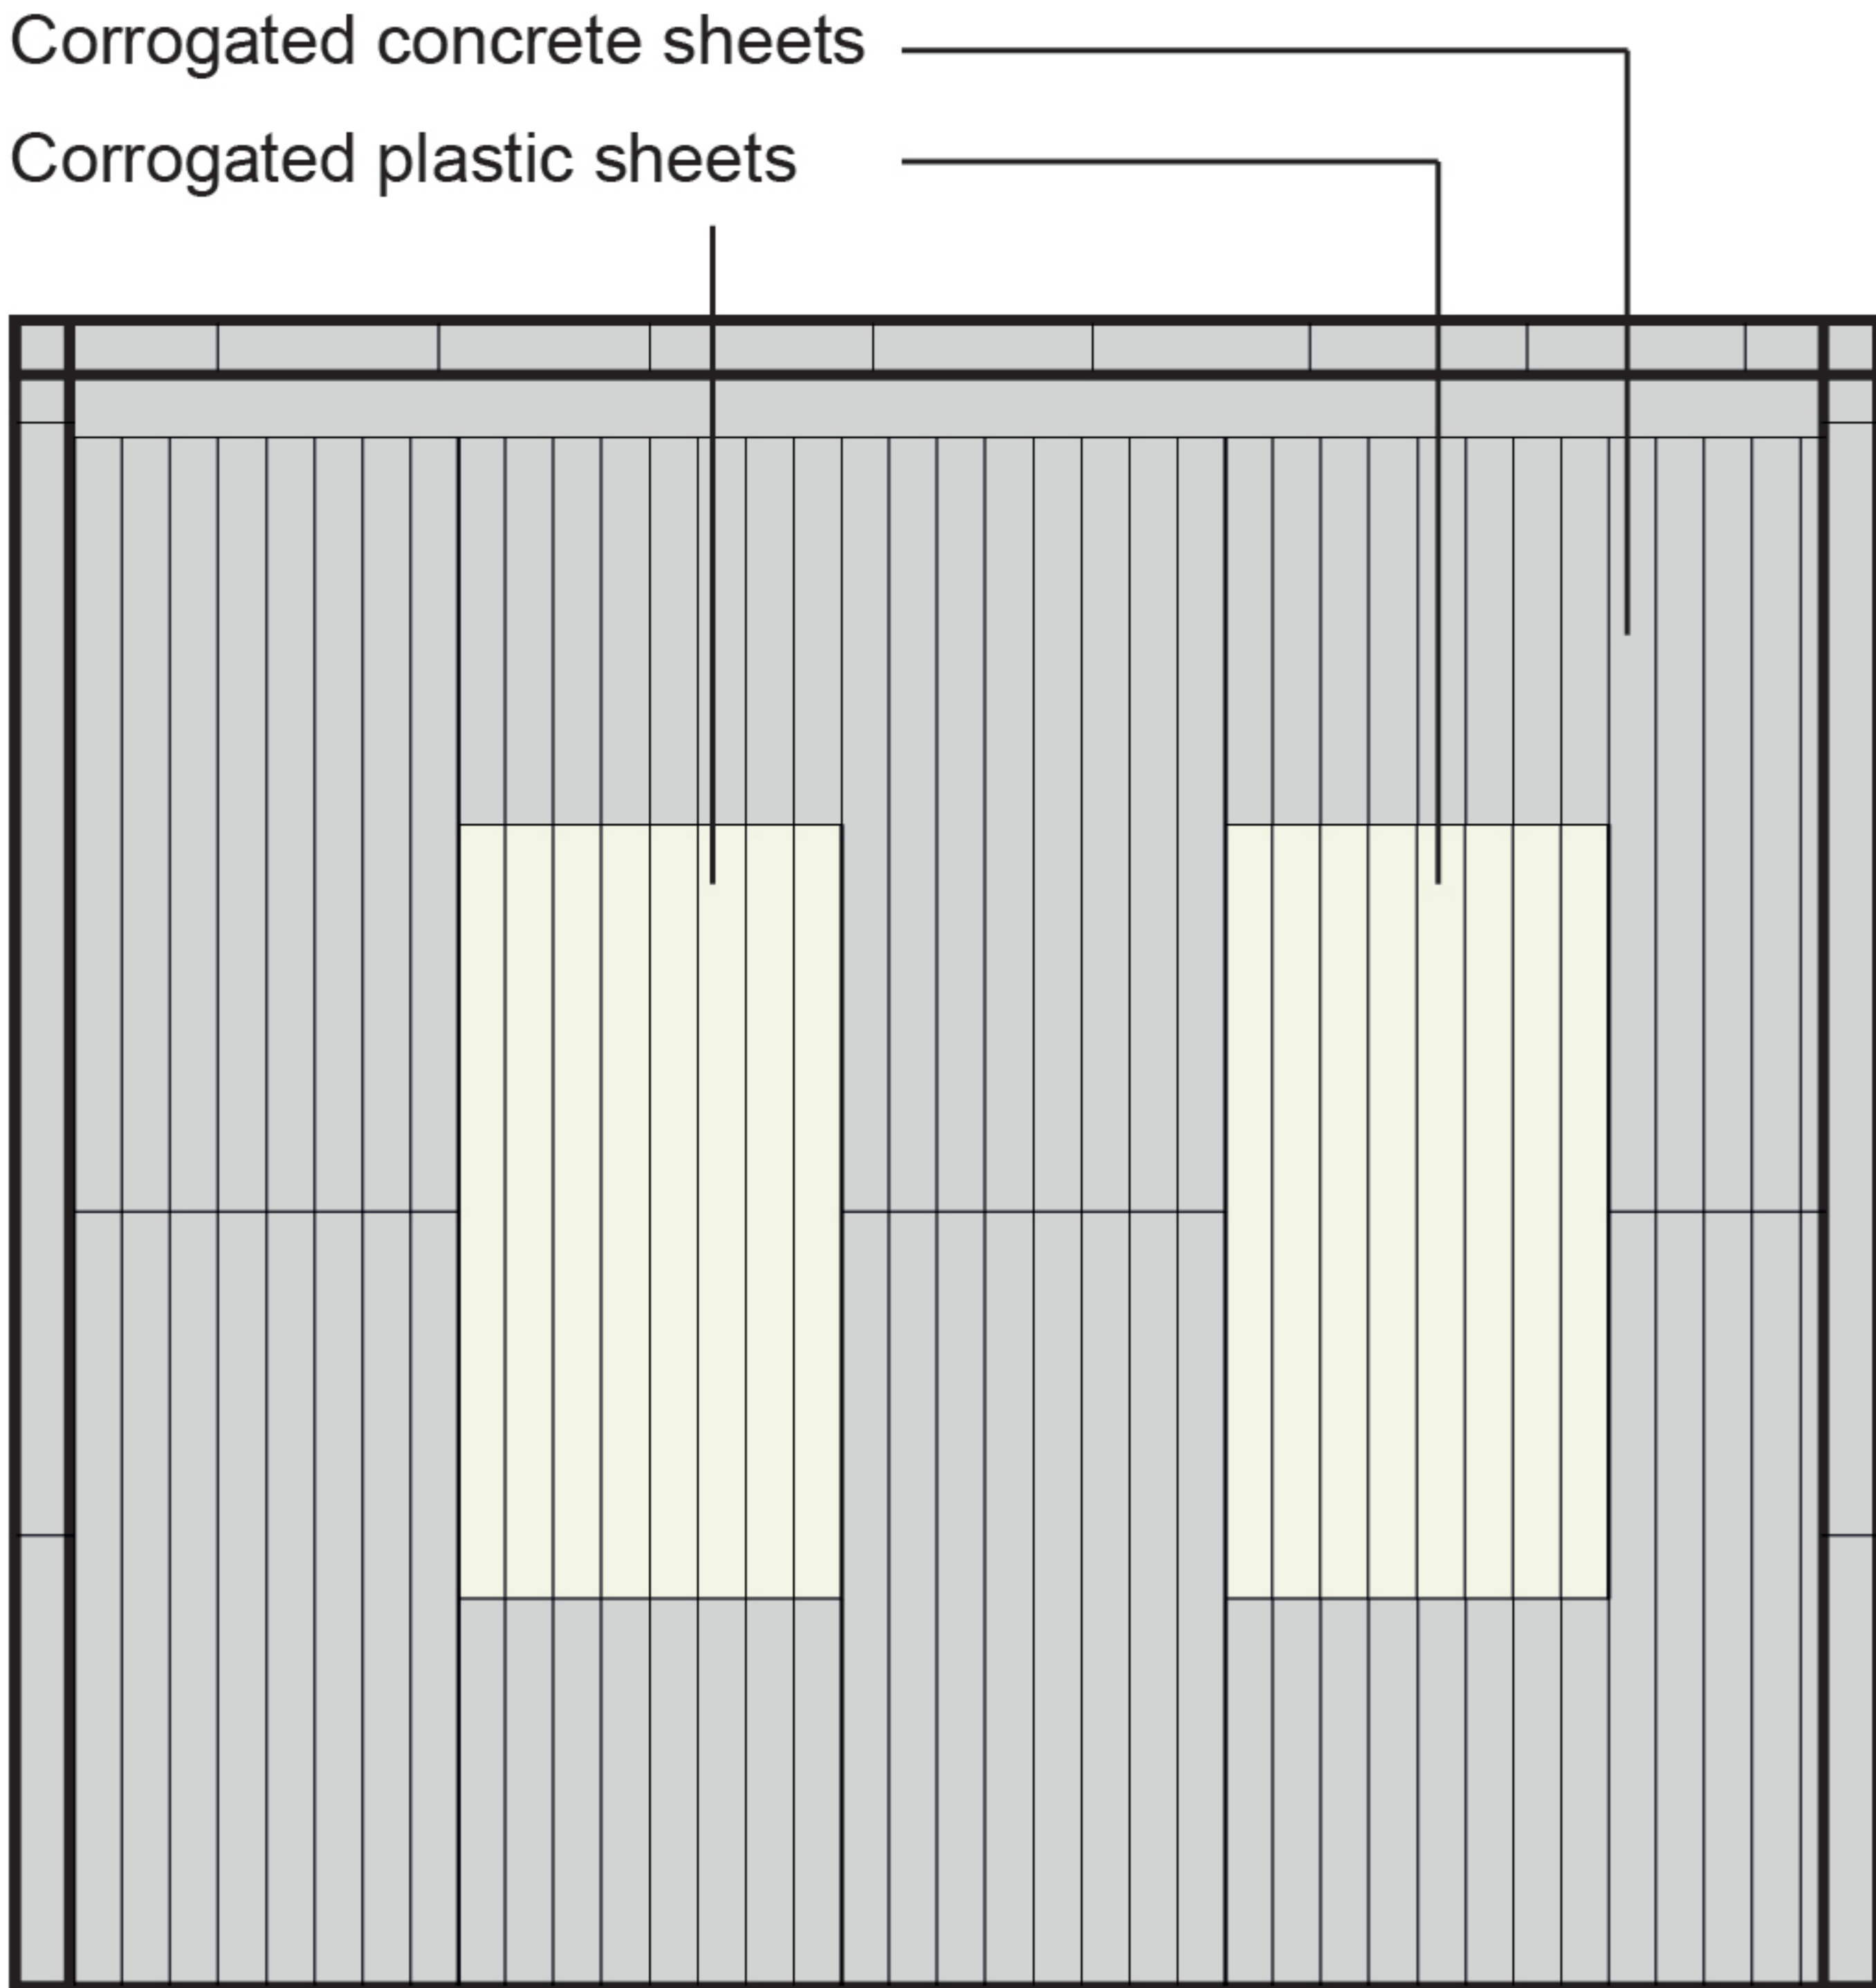

RECEIVED

By Liv Rickman at 9:51 am, Dec 21, 2023

EXISTING

PROPOSED

ROOF PLAN

DOG GROOMING SALON

SCALE 1:50

SHEET SIZE: A4

NORTH

Keri Lock

21/06/2023

04