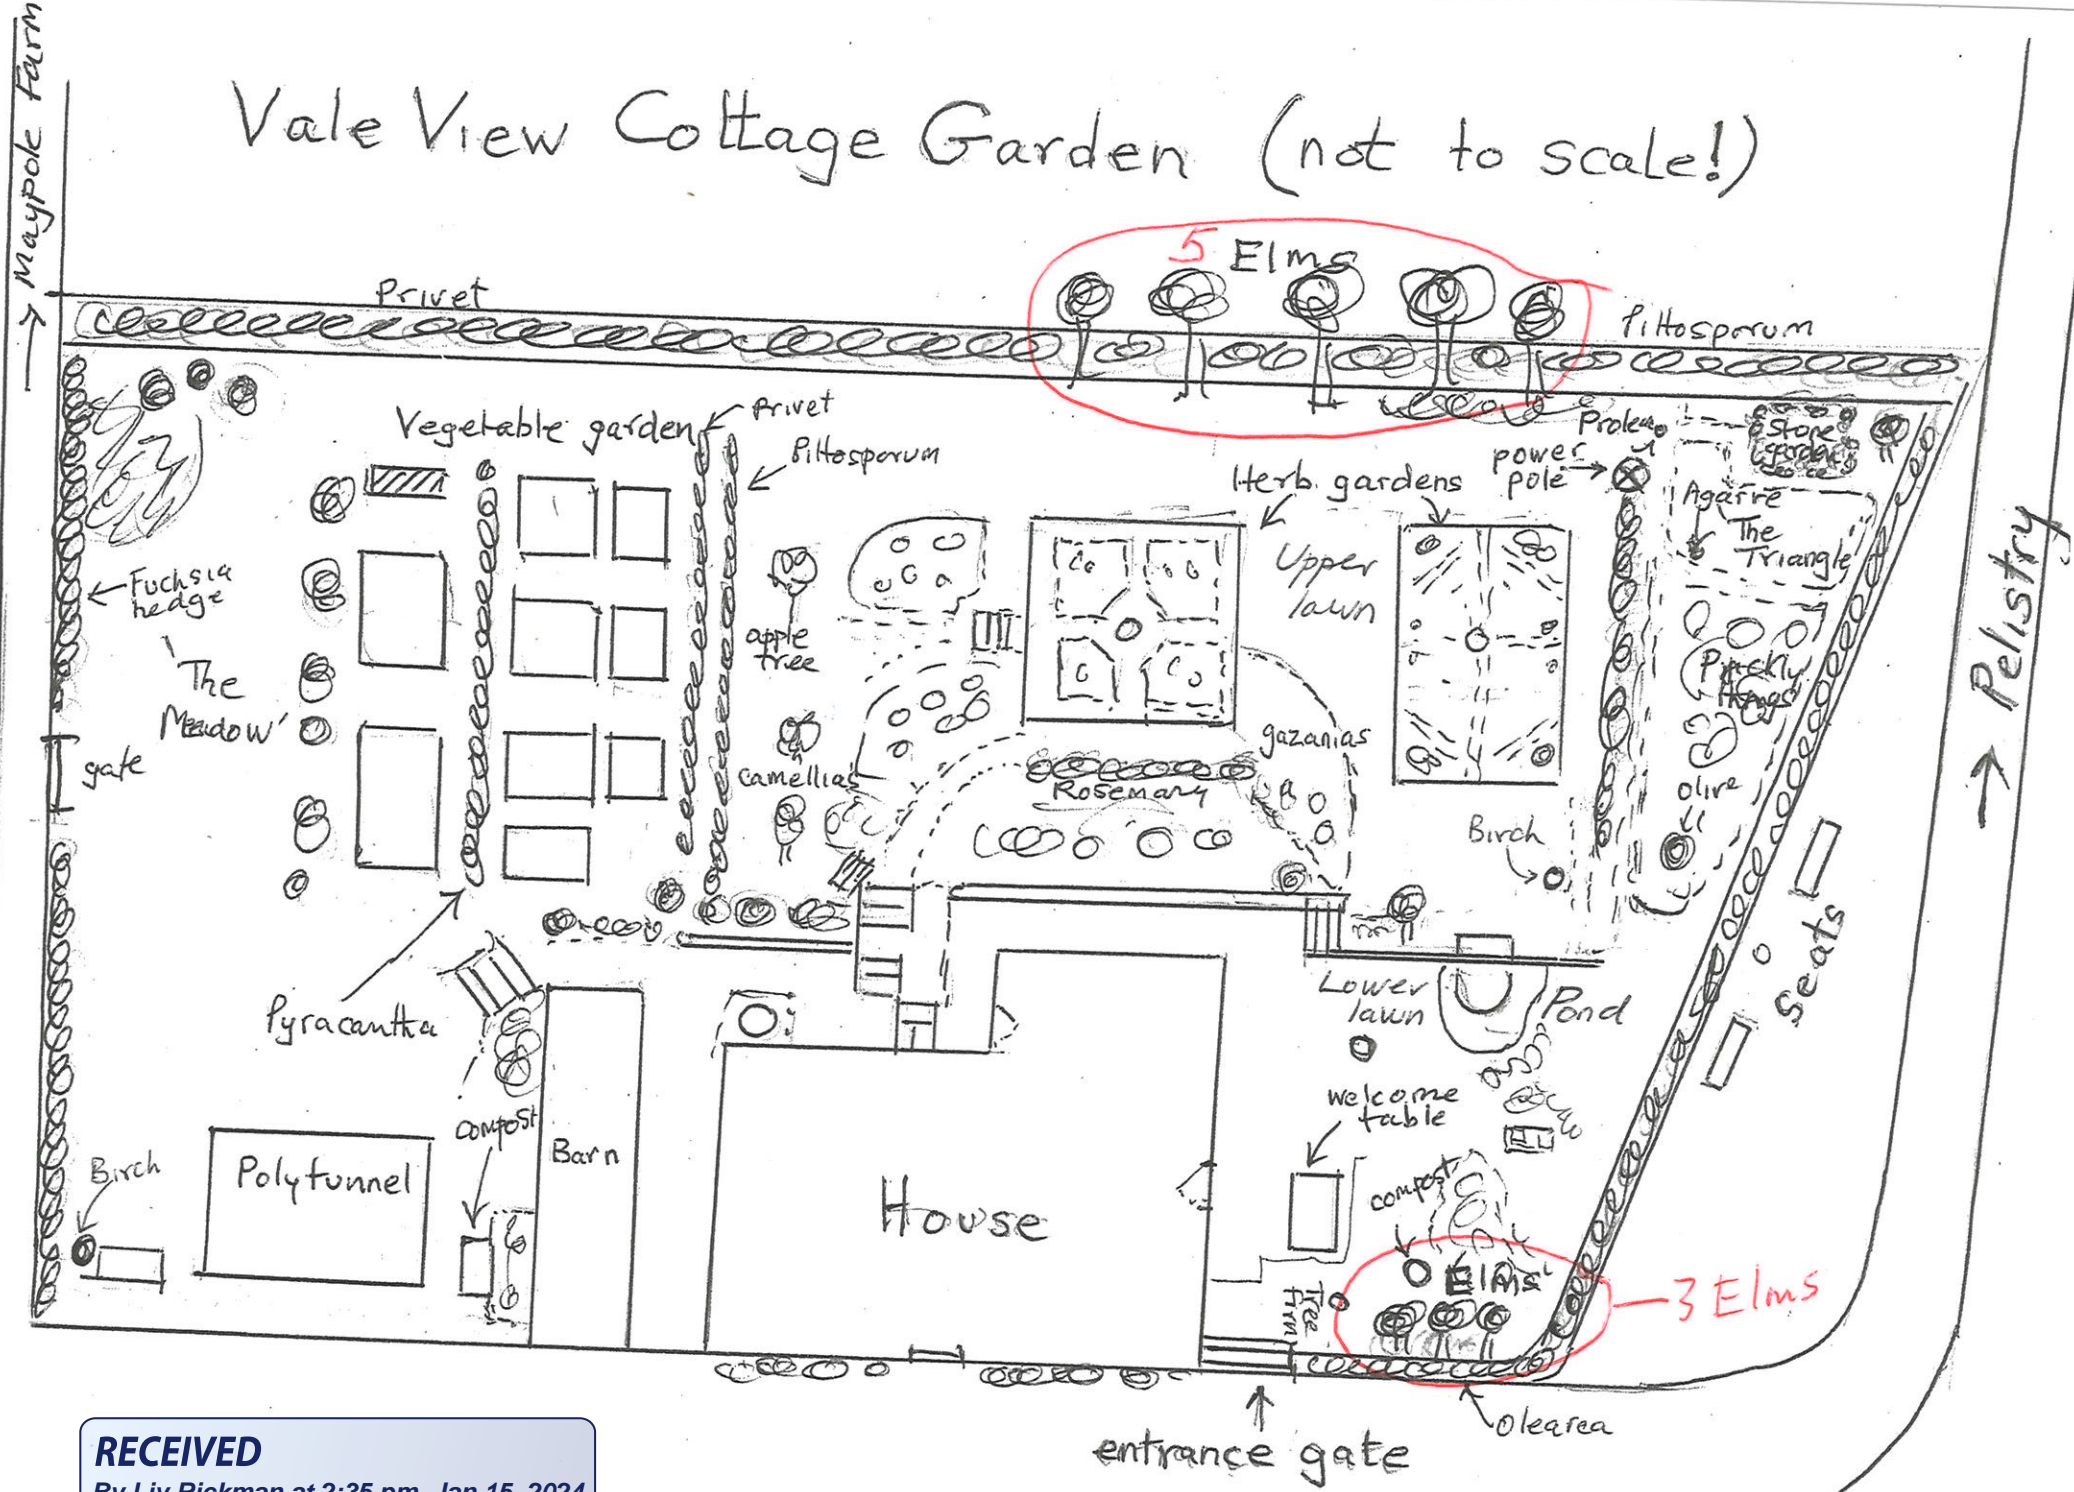

Vale View Cottage Garden (not to scale!)

RECEIVED
By Liv Rickman at 2:35 pm, Jan 15, 2024

Holy Vale