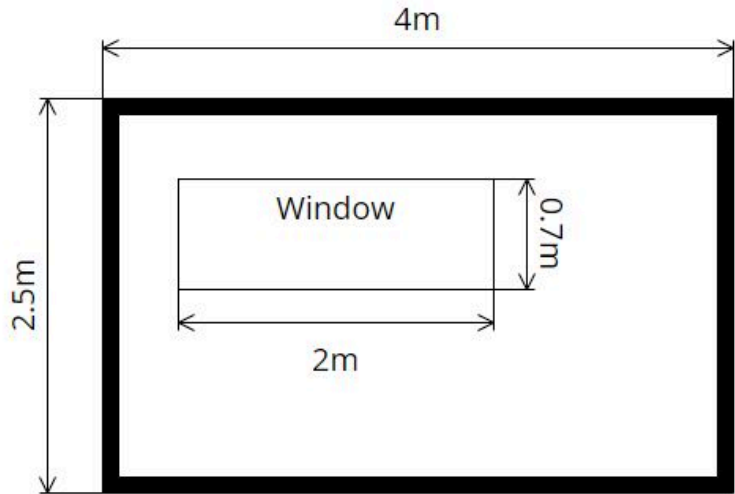

Elevations of proposed sauna

RECEIVED
By Liv Rickman at 2:45 pm, Apr 17, 2024

South-west elevation

South-east elevation

Other elevations are blank.

scale 1:50