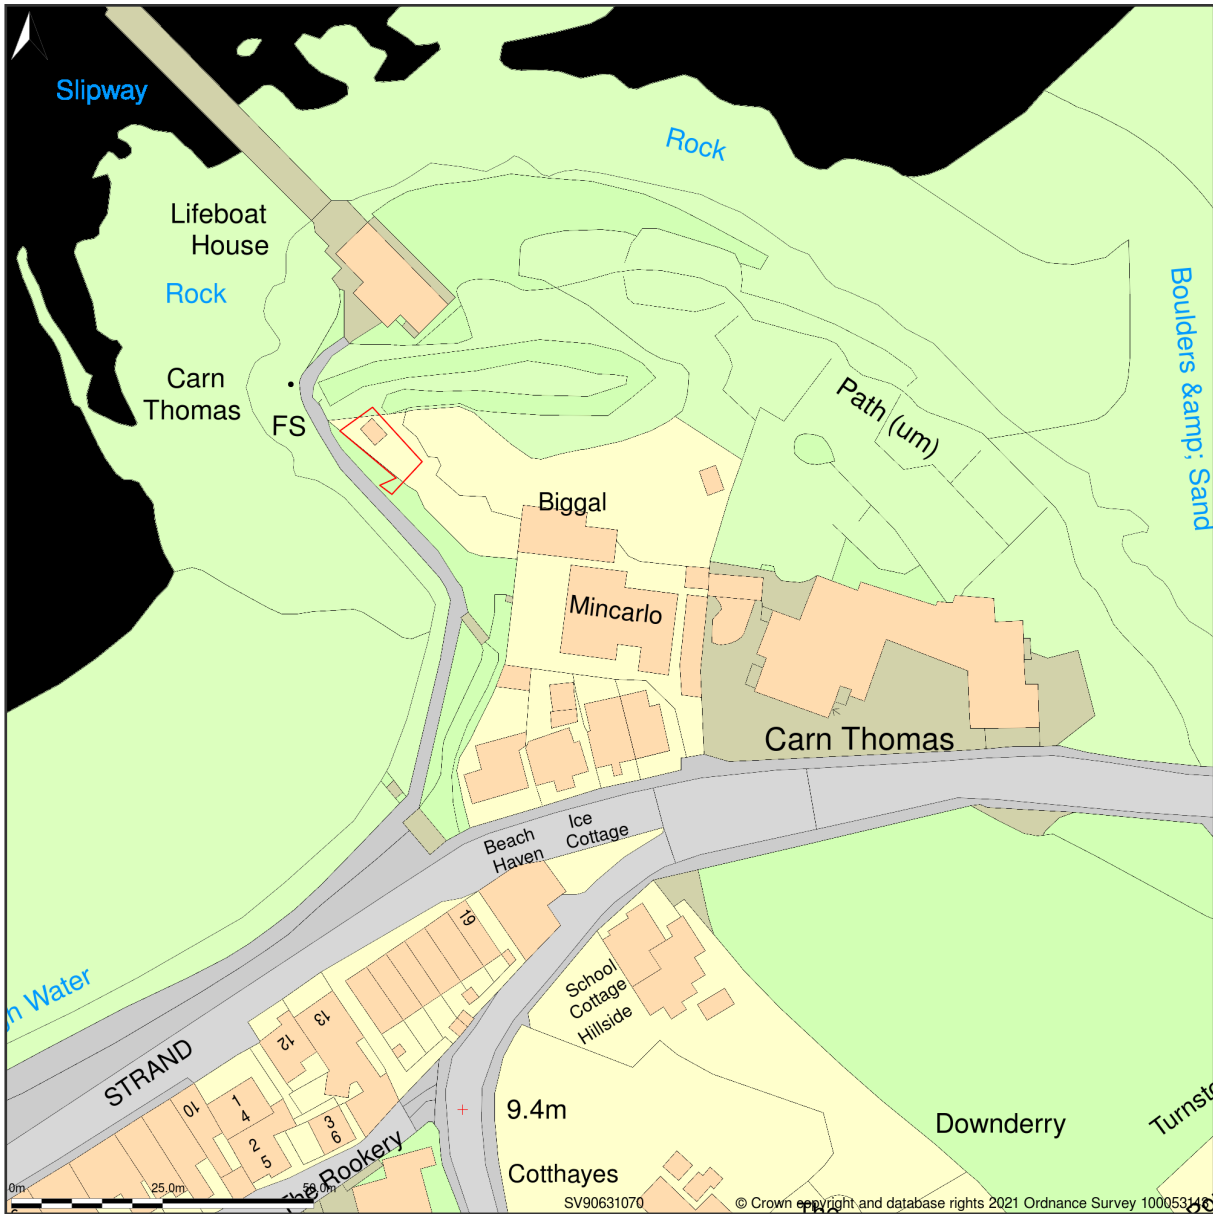

Mincarlo, Carn Thomas, Hugh Town, St Mary s, Isles Of Scilly, TR21 0PT

Site Plan shows area bounded by: 90535.15, 10608.98 90735.15, 10808.98 (at a scale of 1:1250), OSGridRef: SV90631070. The representation of a road, track or path is no evidence of a right of way. The representation of features as lines is no evidence of a property boundary.

Produced on 1st Oct 2021 from the Ordnance Survey National Geographic Database and incorporating surveyed revision available at this date. Reproduction in whole or part is prohibited without the prior permission of Ordnance Survey. © Crown copyright 2021. Supplied by www.buyaplan.co.uk a licensed Ordnance Survey partner (100053143). Unique plan reference: #00672671-BB11CC