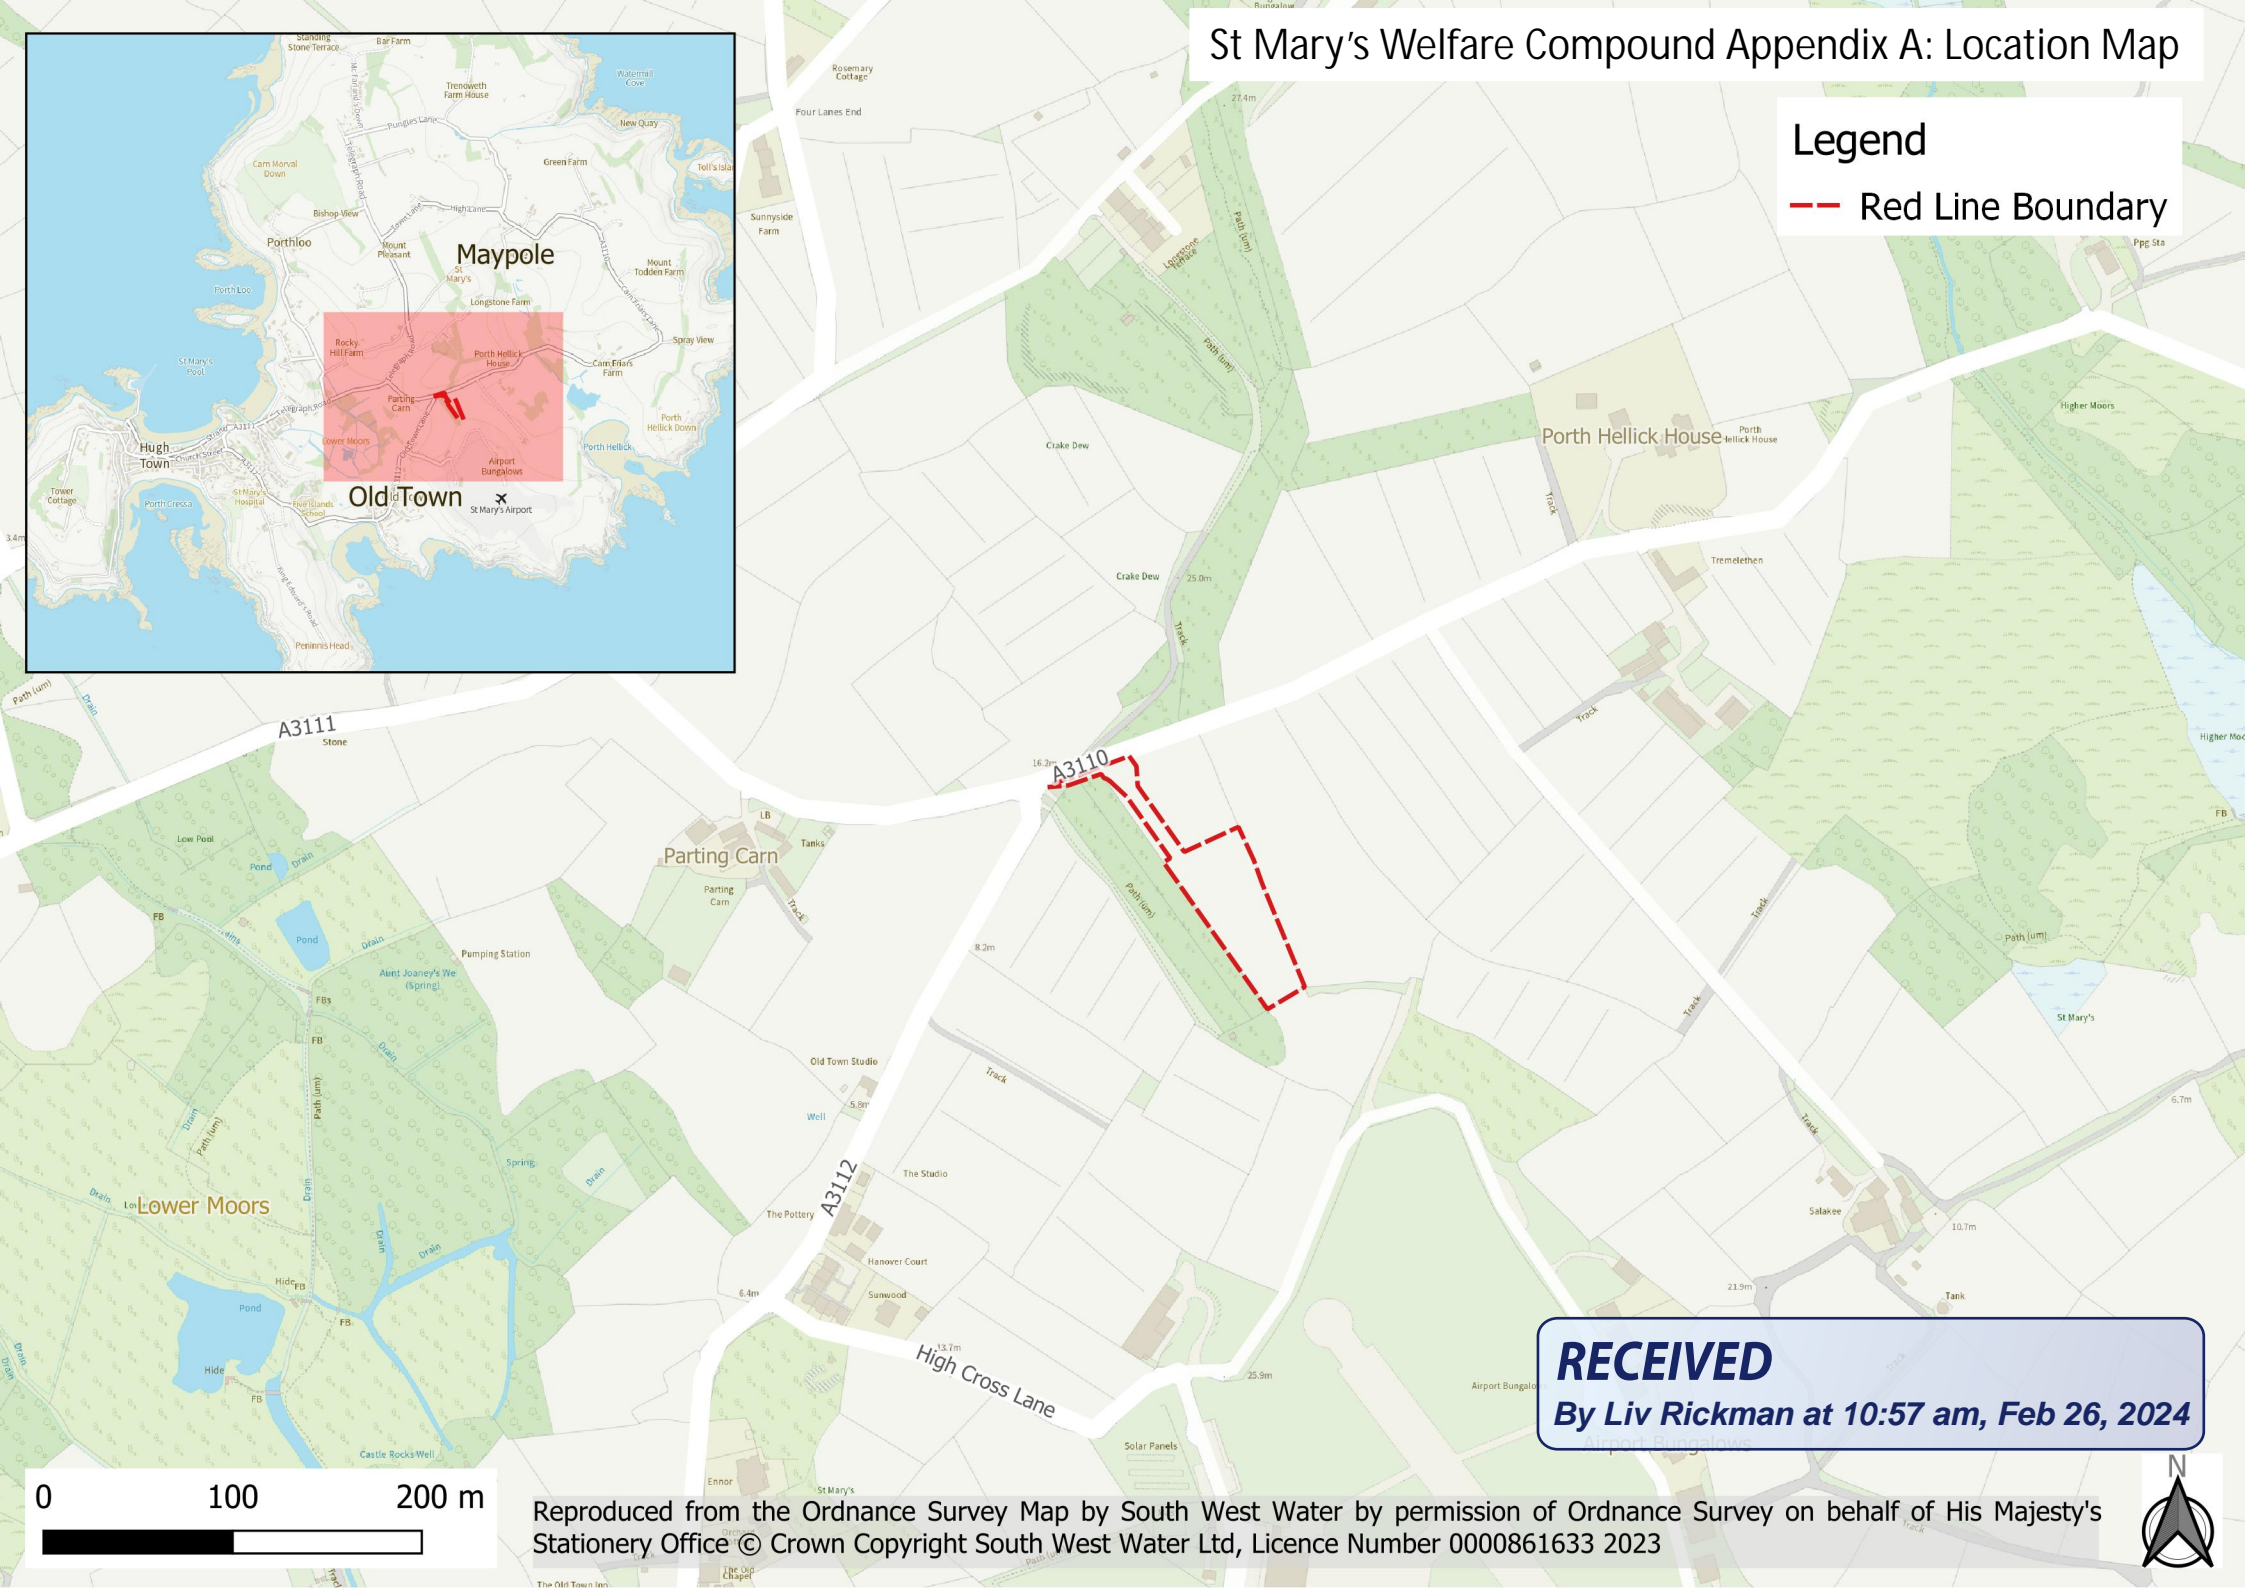

St Mary's Welfare Compound Appendix A: Location Map

Legend
--- Red Line Boundary

RECEIVED
By Liv Rickman at 10:57 am, Feb 26, 2024