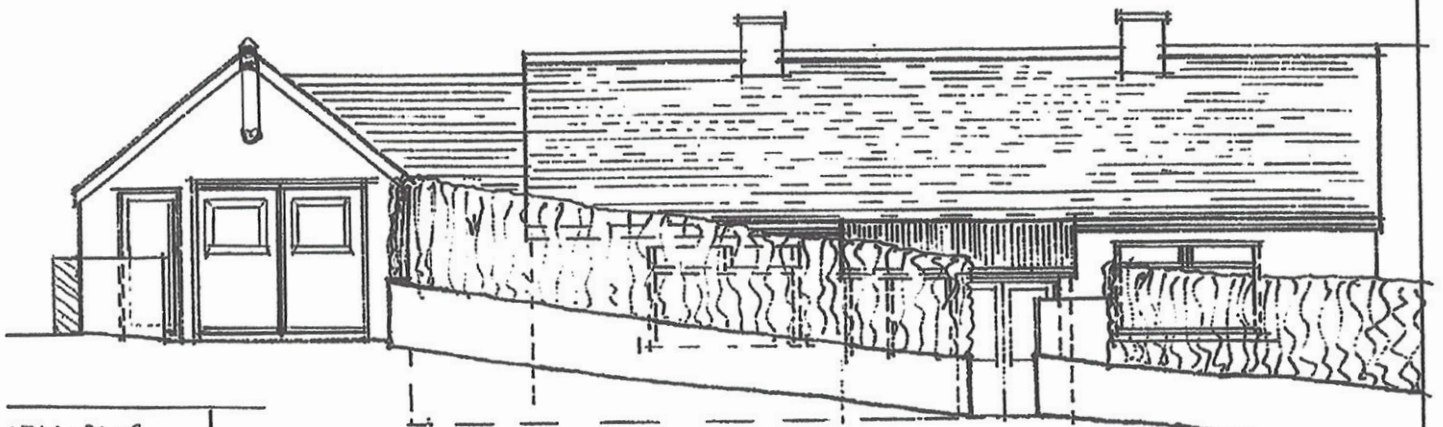

RECEIVED

By A King at 3:52 pm, Apr 15, 2024

NEW LAYOUT PLAN

KEY: BLUE:
AS BOTTLE STORAGE
AGE.
BY GREEN WINE
FRIDGE
CUPBOARD
WINE STORAGE
WINE CELLAR
AREA

NEW FRONT ELEVATION GARAGE DOOR'S AMENDMENT

The existing single Garage door is uPVC and will be retained but with a single glass panel to replace the existing single uPVC white panel.

The existing Garage double door and frame is wood. The plan is to replace this with upvc both doors to be half glass (upper) and half white panel (lower).

DATE: APRIL 2024
SCALE: 1:100.
NAME: PETER LAMPSHIRE
DRAWING NO: PE3.3AD