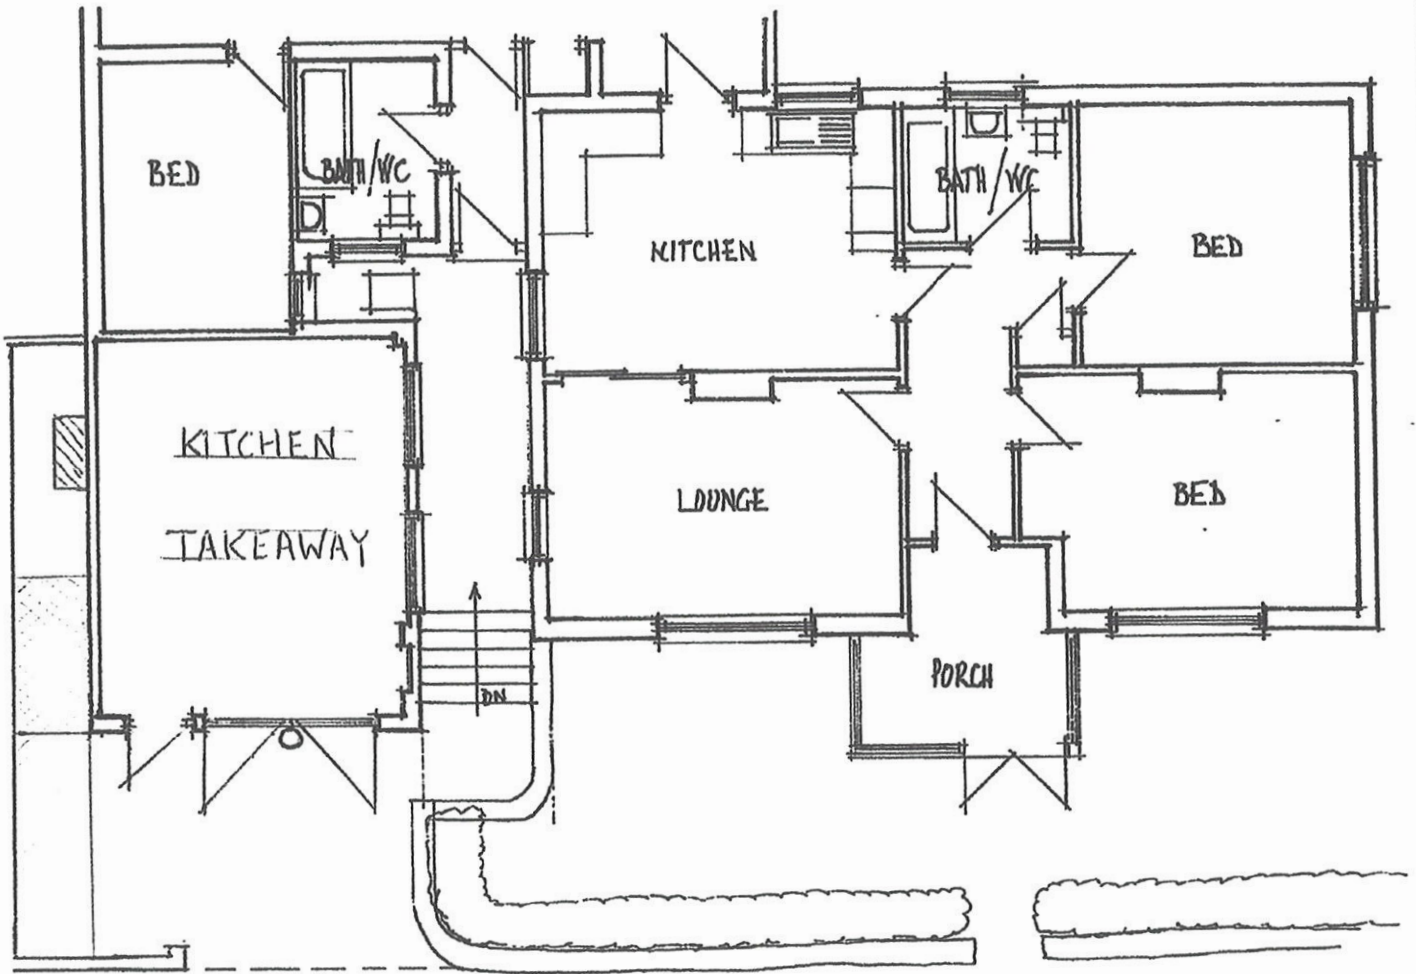

RECEIVED

By A King at 3:52 pm, Apr 15, 2024

NEW LAYOUT PLAN

KEY: BLUE:
AS BOTTLE STORAGE
AGE.
BY GREEN WINE
FRIDGE
CUPBOARD
WINE STORAGE
WINE CELLAR
AREA

NEW FRONT ELEVATION GARAGE DOOR'S AMENDMENT

The existing single Garage door is uPVC and will be retained but with a single glass panel to replace the existing single uPVC white panel.

The existing Garage double door and frame is wood. The plan is to replace this with upvc both doors to be half glass (upper) and half white panel (lower).

DATE: APRIL 2024
SCALE: 1:100.
NAME: PETER LAMPSHIRE
DRAWING NO: PE3.3AD